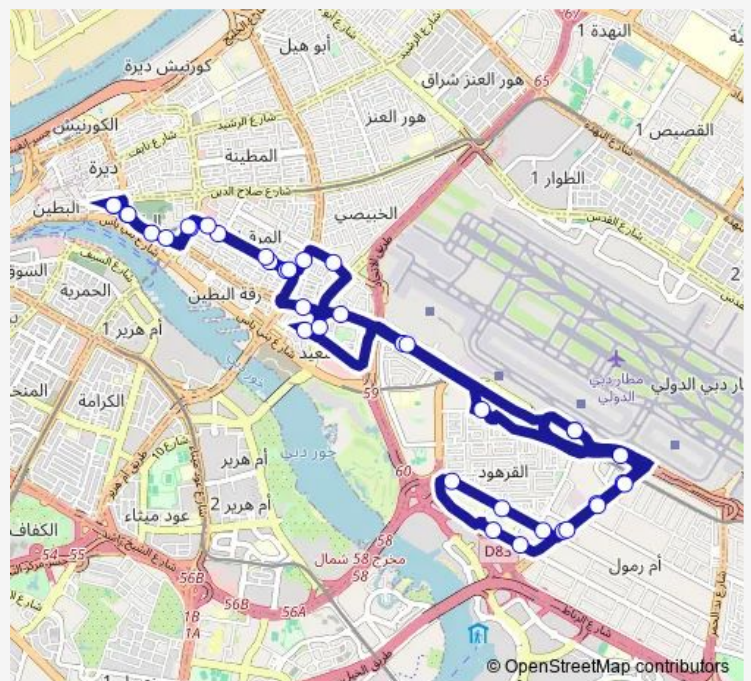

Al Garhoud, Grammar School

Route schedule

Baniyas Square Metro Bus Stop — Baniyas Square Metro Bus Stop

Monday 05:30-24:00

Tuesday 05:30-24:00

Wednesday 05:30-24:00

Thursday 05:30-24:00

Friday 05:30-24:00

Saturday 05:30-24:00

Sunday 05:00-24:00

Route info

Direction: Baniyas Square Metro Bus Stop

Stops: 37

Trip Duration: 1 hour 24 min

77 — Baniyas MS - Al Garhoud, RTA Hq

Al Garhoud, Roads & Transport Authority HQ 2

Mawakeb School 2

Dubai Municipality Garage 2

Emirates Metro Bus Stop 2

Airport Terminal 3

Cargo Village

City Centre Metro Bus Stop 1-4

Port Saeed 1

Al Bakhit Center 1

Port Saeed, Masjid 2

Al Rigga Metro Bus Stop 2

Ghurair City 2

Union Metro Bus Stop 1-2

Union Metro Bus Stop 3-1

Deira, Beniyas Square 2

Baniyas Square Metro Bus Stop

77 Bus time schedules and route maps are available in an offline PDF at busmaps.com. Use the busmaps.com website to see live bus times, train schedule or subway schedule, and step-by-step directions for all public transit in Sharjah