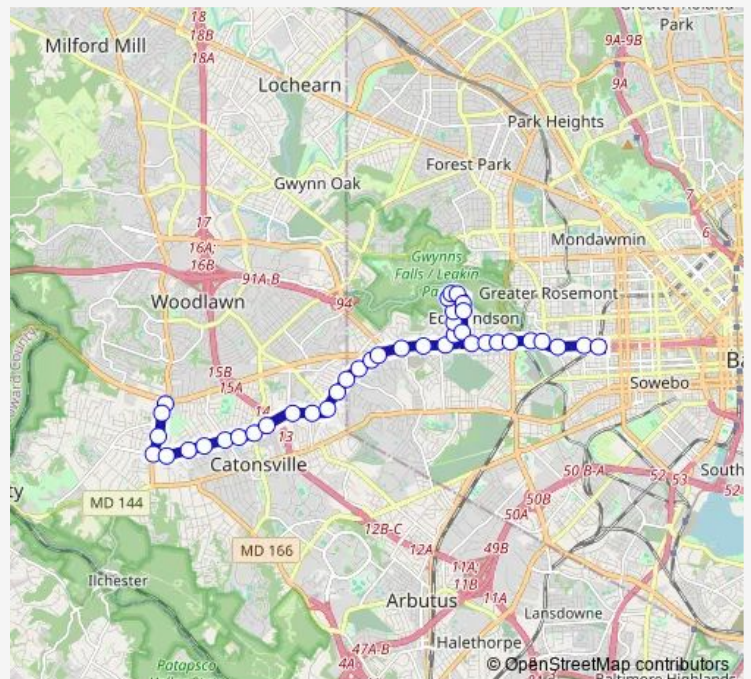

Franklin ST & Warwick AVE wb

Franklin ST & Franklintown RD wb

Franklin ST & Edmondson AVE wb

Edmondson AVE & Longwood ST wb

Edmondson AVE & Hilton ST fs wb

Edmondson AVE & Edgewood ST wb

Edmondson AVE & Allendale ST wb

Edmondson AVE & Lyndhurst ST fs wb

Edmondson AVE & Wildwood Pkwy wb

Edmondson AVE & Augusta AVE fs wb

Woodington RD & Gelston DR nb

Woodington RD & Colborne RD nb

Woodington RD & Rokeby RD fs nb

Woodington RD & 1215 N nb mid

1305 Woodington RD mb nb

Stokes DR & Wildwood Pkwy

Wildwood Pkwy & Mountwood RD sb

Wildwood Pkwy & Rokeby RD sb

Wildwood Pkwy & Gelston DR sb

Edmondson AVE & Augusta AVE fs wb

**Route schedule**

West Baltimore Marc Station BAY 1 — Rolling Rd & Baltimore National Pike

**Route info**

Direction: West Baltimore Marc Station BAY 1

Stops: 48

Trip Duration: 0 hour 26 min

77 — West Baltimore Marc - Catonsville

Edmondson AVE & Woodridge RD fs wb

Edmondson AVE & Swann AVE wb

Edmondson AVE & Swann AVE fs wb