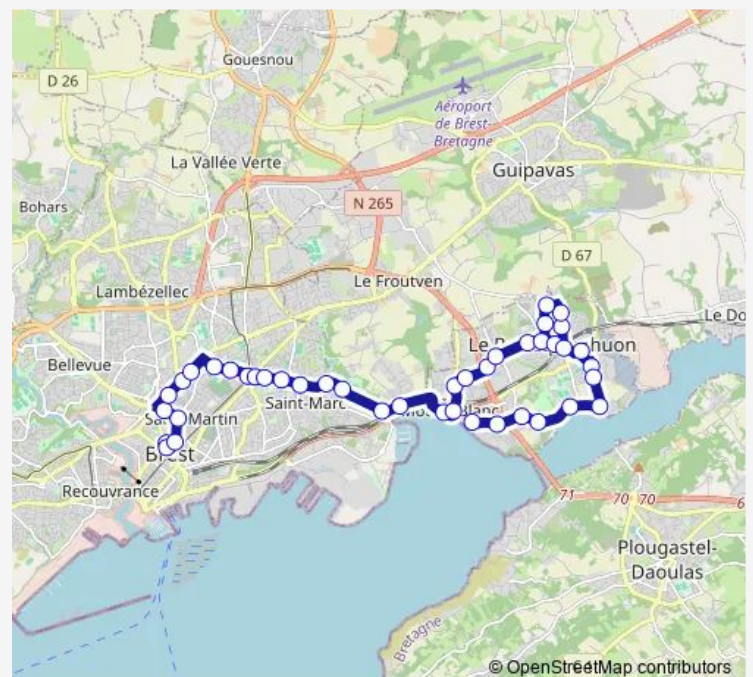

Thursday 16:30

Friday 16:30

Saturday —

Sunday —

Route info

Direction: Liberté Kérabecam

Stops: 42

Trip Duration: 0 hour 48 min

77 — LE Relecq-Kerhuon Baradozic - Brest Liberté

Ste Barbe

Kermadec

Kerhuel

Kerscao

Danton

Kerhuon Bourg

Kerhuon Mairie

Le Passage

Camfrouit

Prince Russe

Mazé

Le Mendy

Baradozic

Direction

Baradozic — Liberté Morvan

Thursday 07:03

Friday 07:03

Saturday —

Sunday —

Route info

Direction: Baradozic

Stops: 40

Trip Duration: 0 hour 50 min