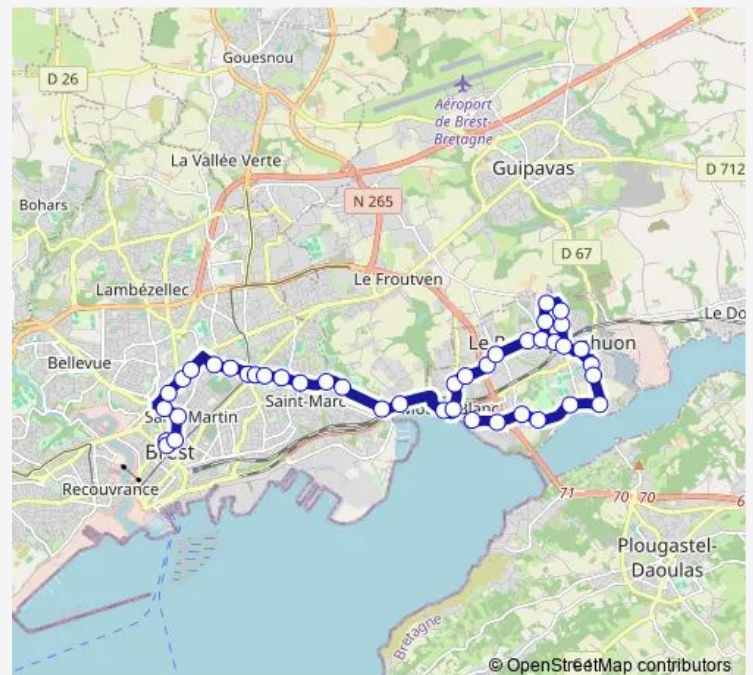

### Route schedule

Liberté Kérabecam — Baradozic

Monday 16:30

Tuesday 16:30

Wednesday 12:04

Thursday 16:30

Friday 16:30

Saturday —

### Route info

Direction: Liberté Kérabecam

Stops: 42

Trip Duration: 0 hour 48 min

77 — LE Relecq-Kerhuon Baradozic - Brest Liberté

Ste Barbe

Kermadec

Kerhuel