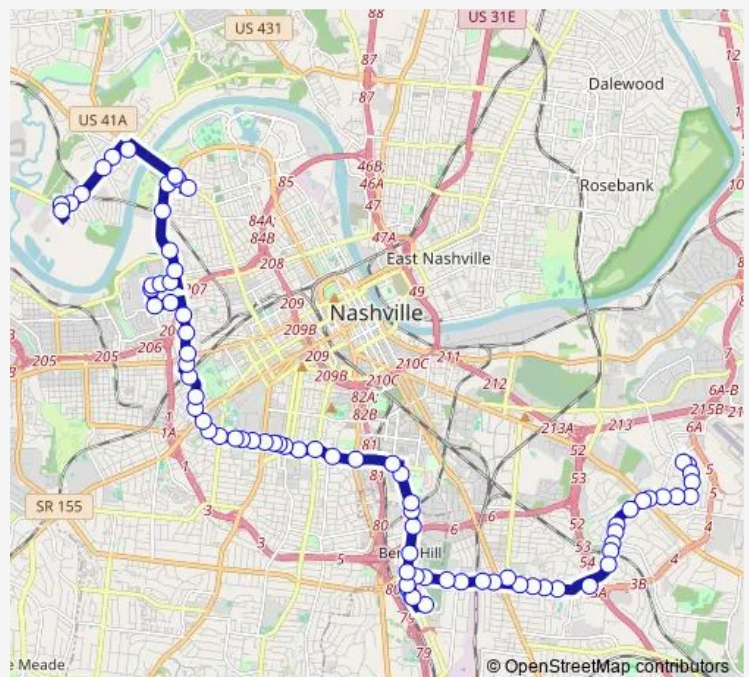

Hamilton RD S & River DR Nb

Clarksville Pike & Cliff DR Sb

Clarksville Pike & ED Temple Blvd S

Clarksville Pike & ED Temple Blvd S

N Nashville TC BAY 1

ED Temple Blvd & 28th AVE N Sb

ED Temple Blvd & Buchanan ST Sb

ED Temple Blvd & DR Walter S Davis

ED Temple Blvd & Heiman ST Sb

John A Merritt Blvd & 29th AVE Wb

John A Merritt Blvd & 31st AVE N Wb

33rd AVE N & John A Merritt Blvd Sb

33rd AVE N & Alameda ST Sb

Route schedule

Route info

Direction: Metro Bordeaux Hospital

Stops: 86

Trip Duration: 1 hour 28 min

77 — Thompson - Wedgewood

33 RD AVE N & Albion ST Sb

Albion ST & 30th AVE N Eb

28th AVE N & Herman ST Sb

28th AVE N & Clifton AVE Sb

28th AVE & Charlotte AVE Sb

28th AVE & Park PLZ Sb

31st AVE N & Long Blvd Sb

31st AVE N AND Hedrick ST Sb

31st AVE & West END AVE Sb

31st AVE & Wellington AVE Eb

31st AVE & Natchez TRC Eb