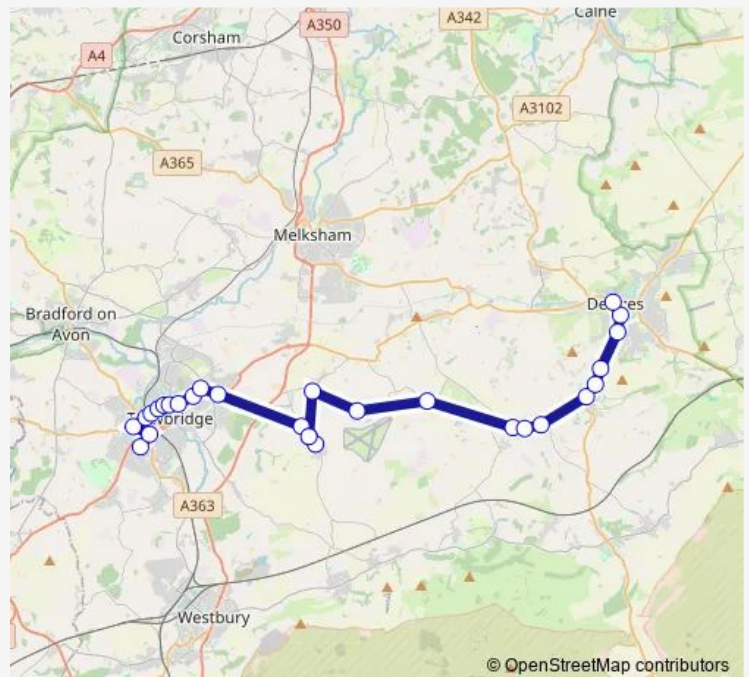

### Route schedule

Clarendon Academy — Market Place Bus Island

Monday 15:17

Tuesday 15:17

Wednesday 15:17

Thursday 15:17

Friday 15:17

Saturday —

### Route info

Direction: Clarendon Academy

Stops: 28

Trip Duration: 0 hour 51 min

77 — Devizes - Worton - Steeple Ashton - Trowbridge

Sandleaze

Porch House

Blackberry Lane

Hartmoor Lane

Wick Lane

Long Street

Market Place Bus Island

**Direction**

Wiltshire College — Market Place Bus Island

31 stops

[Open route schedule](#)