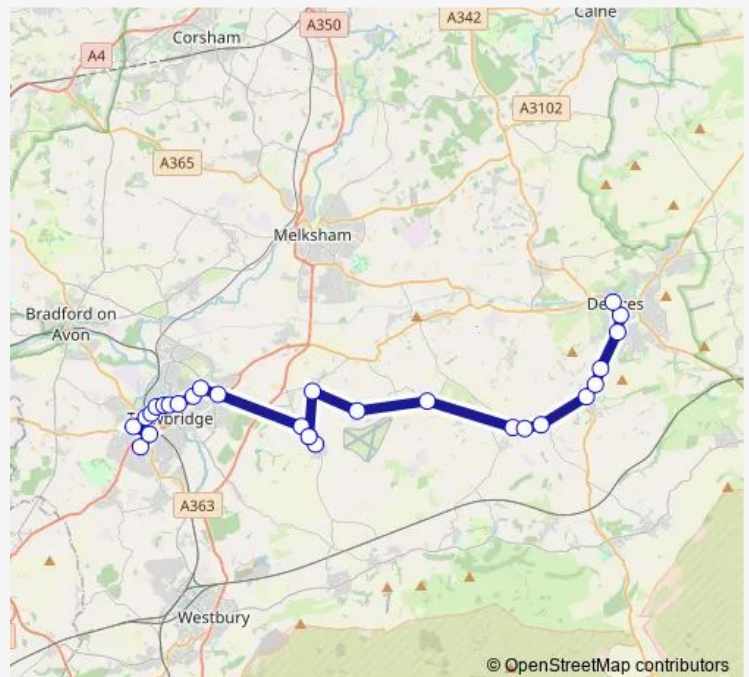

John of Gaunt School Grounds

Trinity Church

Town Bridge

Manvers House

Union Street

Clinic

Fire Station

Kenton Drive

Thursday 15:17

Friday 15:17

Saturday —

Sunday —

Route info

Direction: Clarendon Academy

Stops: 28

Trip Duration: 0 hour 51 min

77 — Devizes - Worton - Steeple Ashton - Trowbridge

Sandleaze

Porch House

Blackberry Lane

Hartmoor Lane

Wick Lane

Long Street

Market Place Bus Island

Direction

Wiltshire College — Market Place Bus Island

31 stops

[Open route schedule](#)

Wiltshire College

Beech Grove

Laburnum Grove

Cedar Grove