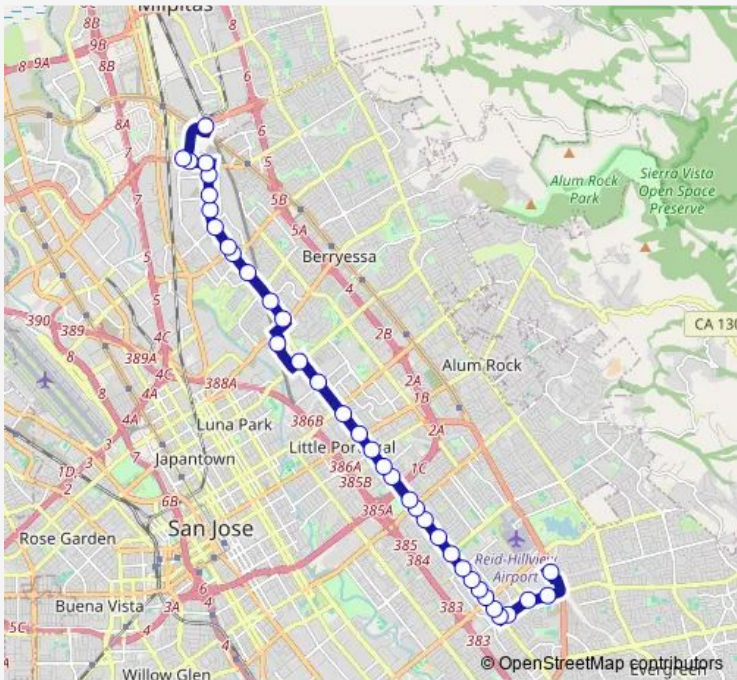

**Bus 77 Milpitas Bart - Eastridge via King**

[Go to website](#)

**Direction**  
 Milpitas Bart (Bay 8) — Eastridge Transit Center (Bay 7)  
 34 stops  
[Open route schedule](#)

- Milpitas Bart (Bay 8)
- Montague & Great Mall Pkwy
- Trade Zone & Ringwood
- Lundy & Trade Zone
- Lundy & Fortune
- Lundy & Concourse
- Lundy & Commerce
- Lundy & Mckay
- Lundy & Hostetter
- Lundy & Townsend
- Lundy & Rosebriar
- Lundy & Berryessa
- Berryessa Bart (Bay 4)
- King & Mabury
- King & Las Plumas
- King & Mckee
- King & Alum Rock
- King & San Antonio
- King & Hermocilla
- King & Virginia
- King & Chaucer

**Route schedule**  
 Milpitas Bart (Bay 8) — Eastridge Transit Center (Bay 7)

Monday	05:46-23:43
Tuesday	05:46-23:43
Wednesday	05:46-23:43
Thursday	05:46-23:43
Friday	05:46-23:43
Saturday	06:46-23:42
Sunday	06:57-22:42

**Route info**  
 Direction: Milpitas Bart (Bay 8)  
 Stops: 34  
 Trip Duration: 0 hour 37 min

77 — Milpitas Bart - Eastridge via King **BusMaps**

King & Story

King & Christopher

King & Miami

King & Havana

## Route info

Direction: Eastridge Transit Center (Bay 7)

Stops: 36

Trip Duration: 0 hour 45 min

Lundy & Gordy

Lundy & Hostetter (Pacific Rim Plaza)

Lundy & Hostetter

Lundy & Mckay