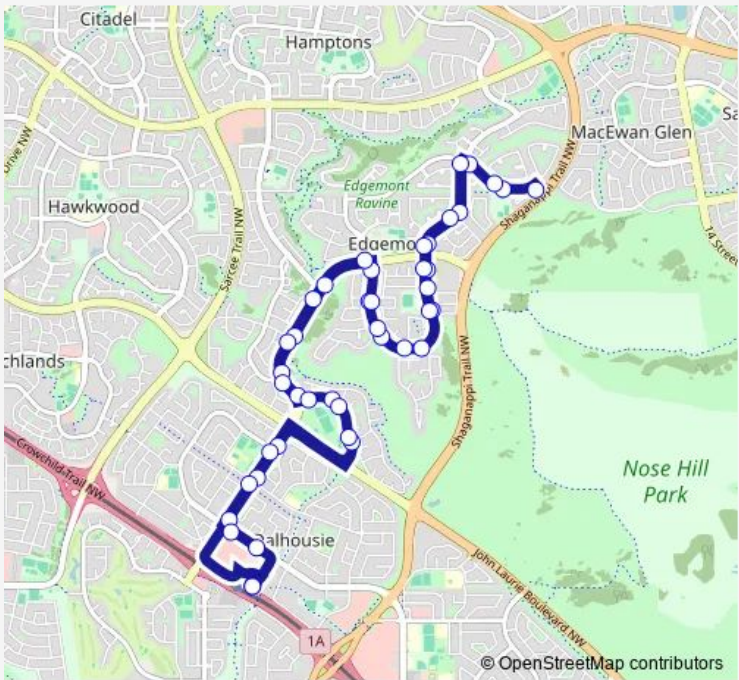

Bus 77 Edgemont

[Go to website](#)

Direction
 Dalhousie LRT Station Eb — Dalhousie LRT Station Eb
 43 stops
[Open route schedule](#)

- Dalhousie LRT Station Eb
- NB 53 ST NW @ Dalhousie Dr
- NB 53 ST NW @ Dalhart Dr
- NB 53 ST NW @ Dalhurst Ga
- NB Edgemont DR @ Edgemont HL Nw
- WB Edgemont DR @ Edgemont RD Nw
- NB Edgemont BV @ Edgemont DR Nw
- NB Edgmont BV @ Edgedale DR Nw
- NB Edgemont BV @ Edgehill DR Nw
- NB Edgemont BV @ Edgepark BV Nw
- SB Edenwold DR @ Edgemont BV Nw
- SB Edenwold DR @ Edendale WY Nw
- SB Edenwold DR @ Edenstone RD Nw
- EB Edenwold DR @ Edelweiss RD Nw
- NB Edenwold DR @ Edenwold CR Nw
- NB Edenwold DR @ Edenwold CR Nw
- NB Edenwold DR @ Edforth WY Nw
- NB Edgebrook DR @ Edgemont BV Nw
- NB Edgebrook DR @ Edgebrook RD Nw
- EB Edgebrook RI @ Edgebrook DR Nw
- EB Edgebrook RI @ Edgebrook CI Nw

Route schedule
 Dalhousie LRT Station Eb — Dalhousie LRT Station Eb

Monday	05:21-23:50
Tuesday	05:21-23:50
Wednesday	05:21-23:50
Thursday	05:21-23:50
Friday	05:21-23:50
Saturday	05:55-22:57
Sunday	05:55-22:57

Route info
 Direction: Dalhousie LRT Station Eb
 Stops: 43
 Trip Duration: 0 hour 38 min

■ 77 — Edgemont **BusMaps**

Edgebrook RI NW Terminal

WB Edgebrook RI @ Edgebrook CI Nw

SB Edgebrook RI @ Edgevalley WY Nw