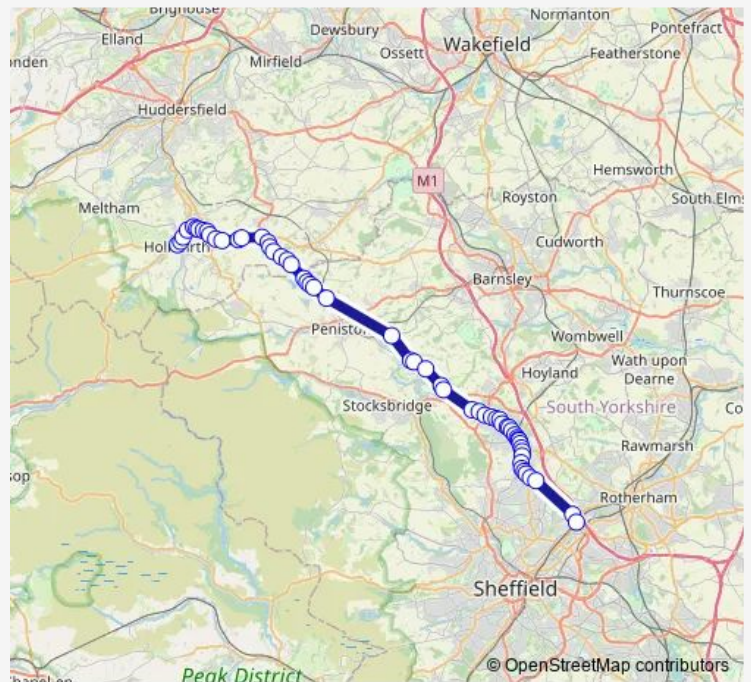

Thursday —

Friday —

Saturday —

Sunday —

Route info

Direction: Bus Station stand D

Stops: 58

Trip Duration: 1 hour 0 min

Monday 12:55

Tuesday —

Wednesday —

Thursday —

Friday —

Saturday —

Sunday —

Route info