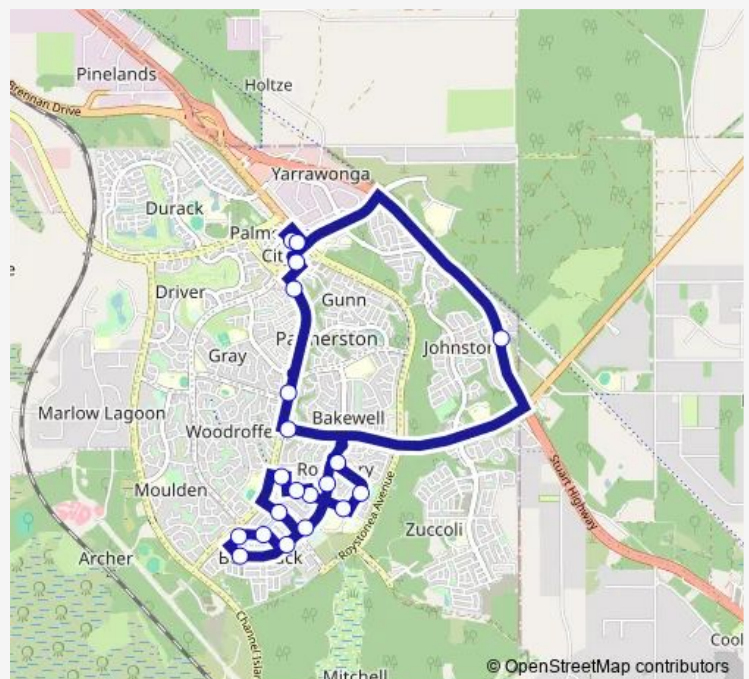

5 Odegaard Dr

Odegaard Drive

Belyeun Rd after Odegaard Dr

Haydon Street

Antonino Drive

Catchlove Street

Owston Avenue (Inbound)

Forrest Parade - Bellamack

Forrest Parade

Bellamack Seniors Village

Flynn Drive

Forrest Parade

Forrest Parade

Bakewell Shopping Centre

Chung Wah Tce after Emery Ave

Chung Wah Tce before Oasis Shops

Maluka Drive

Palmerston Interchange

Route schedule

Palmerston Interchange — Palmerston Interchange

Monday 05:57-21:28

Tuesday 05:57-21:28

Wednesday 05:57-21:28

Thursday 05:57-21:28

Friday 05:57-21:28

Saturday 06:05-22:25

Sunday 07:45-18:05

Route info

Direction: Palmerston Interchange

Stops: 20

Trip Duration: 0 hour 30 min

77 — Palmerston - Indigenous Village - Rosebery- Bellamack