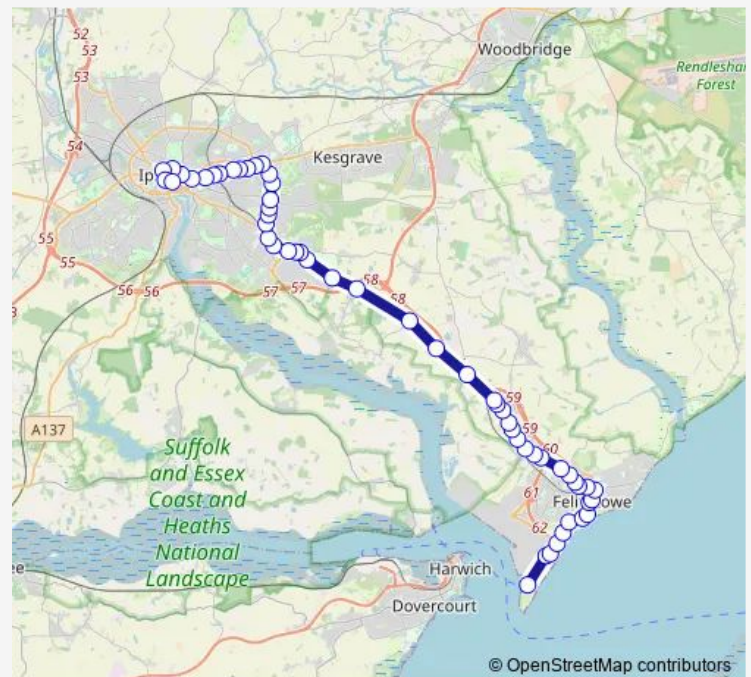

The Drift

Park View

Three Mariners

Route schedule

Landguard Fort — Old Cattle Market Bus Station

Monday 07:23-17:58

Tuesday 07:23-17:58

Wednesday 07:23-17:58

Thursday 07:23-17:58

Friday 07:23-17:58

Saturday 07:13-17:43

Sunday 09:33-17:33

Route info

Direction: Landguard Fort

Stops: 56

Trip Duration: 1 hour 5 min

Saturday 07:40-17:40

Sunday 09:25-16:30

Route info

Direction: Old Cattle Market Bus Station

Stops: 56

Trip Duration: 0 hour 59 min

Trinity Park

Miller and Carter