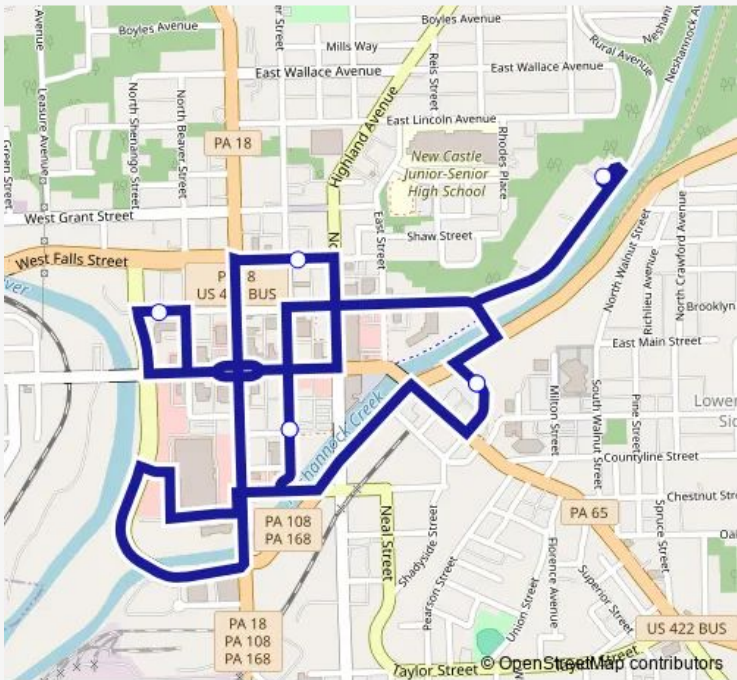

## Bus 77 Downtown Shuttle

[Go to website](#)

**Direction**  
Transfer Center — Transfer Center

7 stops

[Open route schedule](#)

- Transfer Center
- Lawrence County Housing
- Central Building/ PA Career Link
- Majestic Apartments
- Riverside Apartments
- Central Building/ PA Career Link
- Transfer Center

Route schedule  
Transfer Center — Transfer Center

Monday	06:15-16:45
Tuesday	06:15-16:45
Wednesday	06:15-16:45
Thursday	06:15-16:45
Friday	06:15-16:45
Saturday	09:15-16:45
Sunday	—

**Route info**

Direction: Transfer Center

Stops: 7

Trip Duration: 0 hour 22 min

77 Bus time schedules and route maps are available in an offline PDF at [busmaps.com](https://busmaps.com). Use the [busmaps.com](https://busmaps.com) website to see live bus times, train schedule or subway schedule, and step-by-step directions for all public transit in New Castle

The schedule is provided in the local timezone. Times with "(+1)" indicate departures on the next day.

PDF file created on 2025-02-26

2024 BusMaps.com - All Rights Reserved