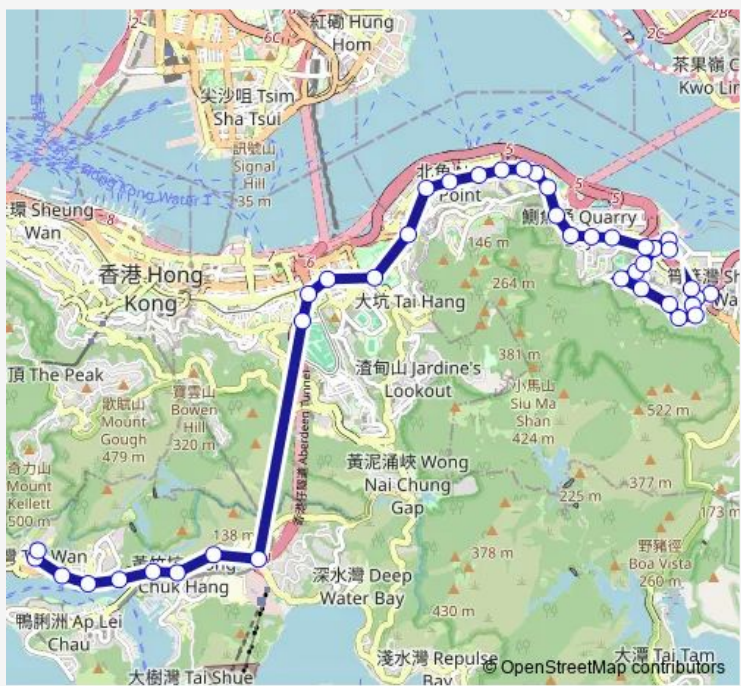

[Ctb] TAI Ning Street, WAI Hang Street[[Kmb+Ctb] TAI Ning Street/
Tai Ning Street, WAI Hang Street

Route schedule

[Ctb] Shau KEI Wan[[Kmb+Ctb] Shau KEI WAN BUS Terminus/
Shau KEI Wan[[Kmb] Shau KEI WAN BUS Terminus — [Ctb] TIN WAN Estate

Monday	05:45-23:25
Tuesday	05:45-23:25
Wednesday	05:45-23:25
Thursday	05:45-23:25
Friday	05:45-23:25
Saturday	05:45-23:50
Sunday	05:45-23:15

Route info

Direction: [Ctb] Shau KEI Wan[[Kmb+Ctb] Shau KEI WAN BUS Terminus/
Shau KEI Wan[[Kmb] Shau KEI WAN BUS Terminus

Stops: 40

Trip Duration: 1 hour 3 min

[Ctb] TAI Hong House, TAI Hong Street[[Kmb+Ctb] TAI Hong House/
Tai Hong House, TAI Hong Street

[Ctb] LEI King Wan, LEI King Road

[Ctb] Munsang College (Hong Kong Island), TAI ON Street[[Kmb+Ctb] MUN Sang College HK Island/
Munsang College (Hong Kong Island), TAI ON Street