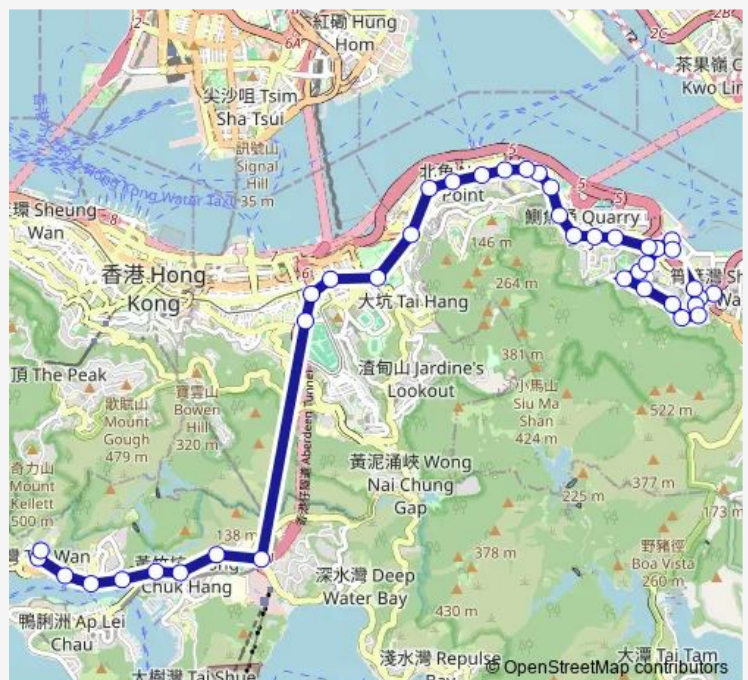

[Ctb] TAI Ning Street, WAI Hang Street[[Kmb+Ctb] TAI Ning Street/
Tai Ning Street, WAI Hang Street

Route schedule

[Ctb] Shau KEI Wan[[Kmb+Ctb] Shau KEI WAN BUS Terminus/
Shau KEI Wan[[Kmb] Shau KEI WAN BUS Terminus — [Ctb] TIN WAN Estate

Monday	05:45-23:25
Tuesday	05:45-23:25
Wednesday	05:45-23:25
Thursday	05:45-23:25
Friday	05:45-23:25
Saturday	05:45-23:50
Sunday	05:45-23:15

Route info

Direction: [Ctb] Shau KEI Wan[[Kmb+Ctb] Shau KEI WAN BUS Terminus/
Shau KEI Wan[[Kmb] Shau KEI WAN BUS Terminus

Stops: 40

Trip Duration: 0 hour 59 min

[Ctb] TAI Hong House, TAI Hong Street[[Kmb+Ctb] TAI Hong House/
Tai Hong House, TAI Hong Street

[Ctb] LEI King Wan, LEI King Road

[Ctb] Munsang College (Hong Kong Island), TAI ON Street[[Kmb+Ctb] MUN Sang College HK Island/
Munsang College (Hong Kong Island), TAI ON Street