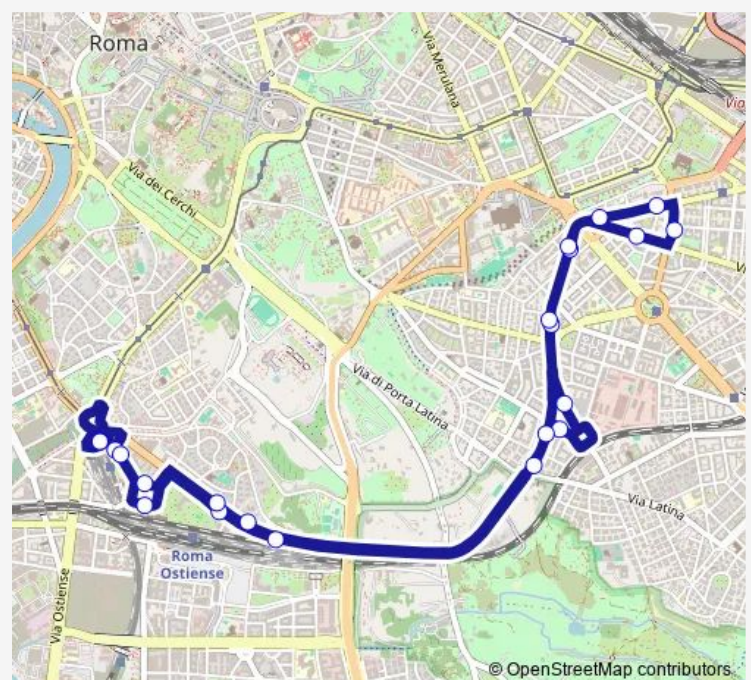

### Route schedule

PLE OSTIENSE-PIRAMIDE (MB - RL) — PLE OSTIENSE-PIRAMIDE (MB - RL)

Monday 05:30-22:00

Tuesday 05:30-22:00

Wednesday 05:30-22:00

Thursday 05:30-22:00

Friday 05:30-22:00

Saturday 05:30-22:00

### Route info

Direction: PLE OSTIENSE-PIRAMIDE (MB - RL)

Stops: 22

Trip Duration: 0 hour 40 min

77 Bus time schedules and route maps are available in an offline PDF at [busmaps.com](https://busmaps.com). Use the [busmaps.com](https://busmaps.com) website to see live bus times, train schedule or subway schedule, and step-by-step directions for all public transit in Rome