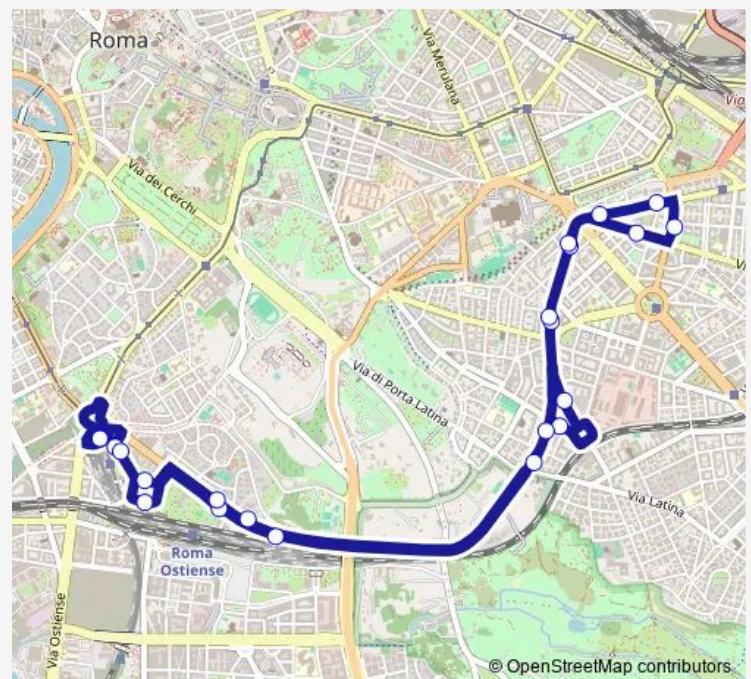

### Route schedule

PLE Ostiense-Piramide (MB - RI) — PLE Ostiense-Piramide (MB - RI)

Monday 05:30-22:00

Tuesday 05:30-22:00

Wednesday 05:30-22:00

Thursday 05:30-22:00

Friday 05:30-22:00

Saturday 05:30-22:00

### Route info

Direction: PLE Ostiense-Piramide (MB - RI)

Stops: 22

Trip Duration: 0 hour 35 min

77 Bus time schedules and route maps are available in an offline PDF at [busmaps.com](https://busmaps.com). Use the [busmaps.com](https://busmaps.com) website to see live bus times, train schedule or subway schedule, and step-by-step directions for all public transit in Rome