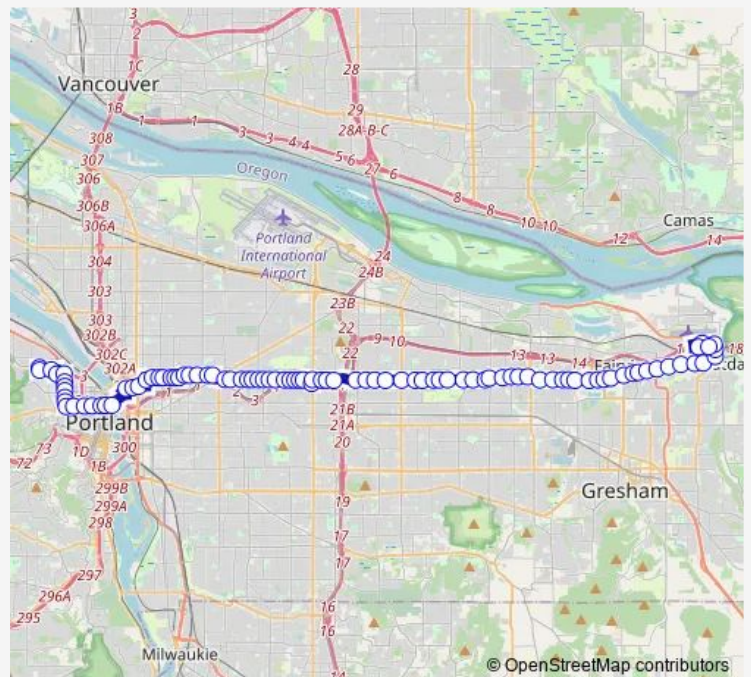

NE Halsey & 7th St

NE Halsey & Fairview Parkway

NE Halsey & 208th Pl

Route schedule

1200 Block NW Swigert Way — NW Wilson & 27th

Monday 05:45-22:27

Tuesday 05:30-22:16

Wednesday 05:45-22:27

Thursday 05:30-22:16

Friday 05:30-22:16

Saturday 05:45-22:27

Sunday 05:45-22:27

Route info

Direction: 1200 Block NW Swigert Way

Stops: 96

Trip Duration: 1 hour 32 min

77 — Broadway/Halsey

NE Halsey & 201st
19800 Block NE Halsey
NE Halsey & 196th
NE Halsey & 192nd
NE Halsey & 186th
NE Halsey & 181st
NE Halsey & 176th
NE Halsey & 172nd
NE Halsey & 169th
NE Halsey & 162nd
NE Halsey & 159th Ct
NE Halsey & 155th
NE Halsey & 148th
NE Halsey & 143rd
NE Halsey & 140th
NE Halsey & 136th Pl
NE Halsey & 132nd
NE Halsey & 128th
NE Halsey & 122nd
NE Halsey & 114th
NE Weidler & 111th
NE Weidler & 106th
NE Weidler & 103rd Pl
NE Halsey & 100th
NE Halsey & 92nd
NE Halsey & 90th
NE Halsey & 86th
NE Jonesmore & 82nd
NE 81st & Clackamas