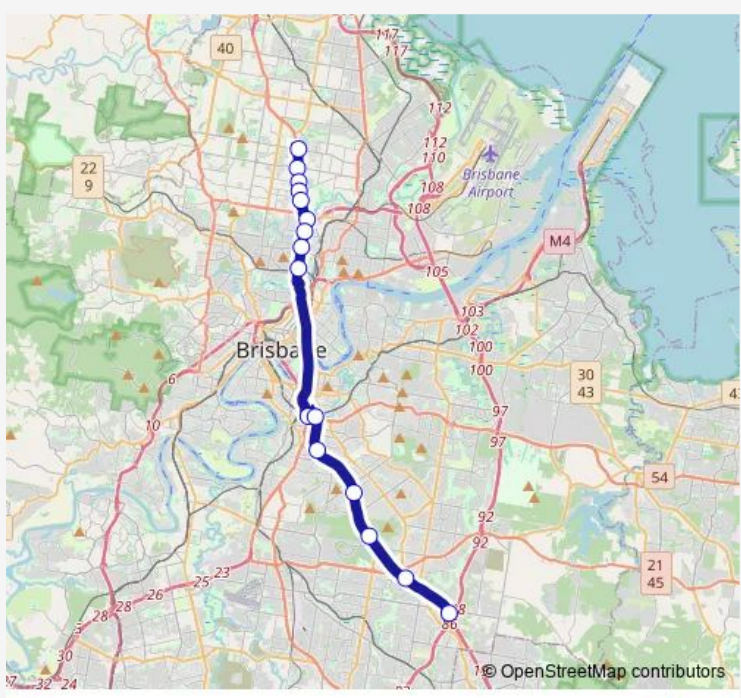

**Bus 77 Eight Mile Plains - Chermside via Clem7**

[Go to website](#)

**Direction**  
 Hamilton Rd at Chermside — Eight Mile Plains station, platform 2

16 stops

[Open route schedule](#)

- Hamilton Rd at Chermside
- Gympie Rd at Rode Road
- Gympie Rd near Kitchener Road
- Gympie Rd near Strathmore Street
- Gympie Rd at Sadlier Street
- Kedron Brook station, platform 1
- Lutwyche station, platform 1
- Truro Street, platform 1
- Lutwyche Rd at Windsor Rail, stop 13
- O'Keefe St near Wolseley St
- Buranda busway, platform 2
- Greenslopes station, platform 2
- Holland Park West station, platform 2
- Griffith University station, platform 2
- Upper Mt Gravatt station, platform 2
- Eight Mile Plains station, platform 2

**Route schedule**  
 Hamilton Rd at Chermside — Eight Mile Plains station, platform 2

Monday	07:00-19:05
Tuesday	07:00-19:05
Wednesday	07:00-19:05
Thursday	07:00-19:05
Friday	07:00-19:05
Saturday	—
Sunday	—

**Route info**

Direction: Hamilton Rd at Chermside

Stops: 16

Trip Duration: 0 hour 39 min

Holland Park West station, platform 1

Greenslopes station, platform 1

Buranda busway, platform 1

O'Keefe St near Wolseley St

Lutwyche Rd at Windsor Rail, stop 13

Truro Street, platform 2

Lutwyche station, platform 2