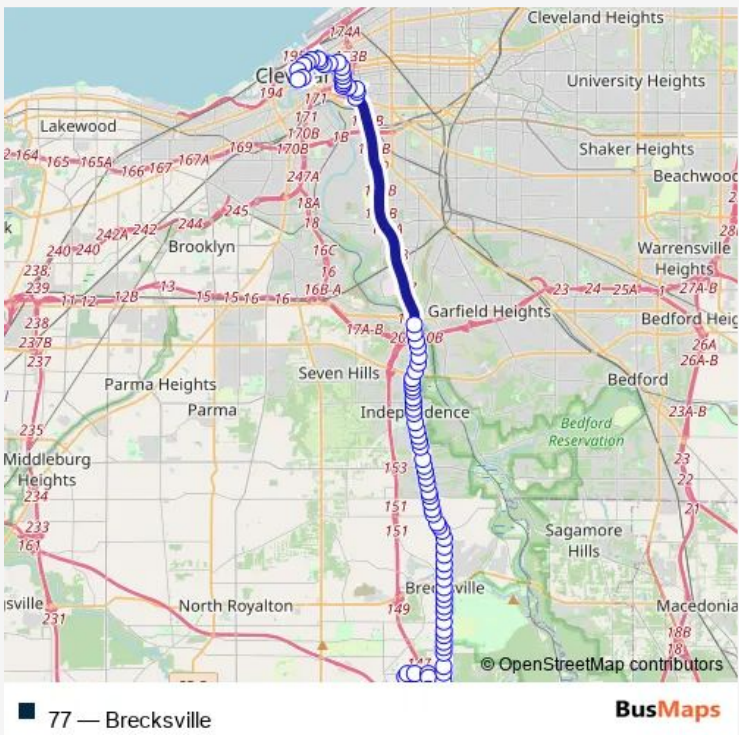

Bus 77 Brecksville

[Go to website](#)

Direction
 8000 Katherine Blvd (Layover) — Prospect AV & W 3RD St
 82 stops
[Open route schedule](#)

- 8000 Katherine Blvd (Layover)
- Katherine Blvd & Miller Rd
- Miller RD & Edgerton Rd
- Miller RD & Southpointe Pkwy
- 6997 Southpointe Pkwy
- Southpointe Pkwy & Snowville Rd
- 6889 Snowville Rd
- Brecksville RD & W Snowville Rd
- 10107 Brecksville Rd
- Brecksville RD & Miller Rd
- Brecksville RD & Lubrizol Dr
- Brecksville RD & Parkview Rd
- Brecksville RD & Westview Dr
- Brecksville RD & Greystone Pkwy
- Brecksville RD & Chapel Hill Dr
- 9445 Brecksville Rd
- Brecksville RD & Oakes Rd
- Brecksville RD & Crestview Dr
- 9100 Brecksville Rd
- 9075 Brecksville Rd
- 9005 Brecksville RD (Brecksville P-N-R)

Route schedule
 8000 Katherine Blvd (Layover) — Prospect AV & W 3RD St

Monday	05:44-23:13
Tuesday	05:44-23:13
Wednesday	05:44-23:13
Thursday	05:44-23:13
Friday	05:44-23:13
Saturday	07:12-22:12
Sunday	07:12-22:12

Route info
 Direction: 8000 Katherine Blvd (Layover)
 Stops: 82
 Trip Duration: 0 hour 49 min

Brecksville RD & Royalton Rd

Brecksville RD & Mill Rd

BRECKSVILLE RD & HILLBROOK OVAL

Brecksville RD & Amber Ln

Route info

Direction: Prospect AV & W 3RD St

Stops: 86

Trip Duration: 0 hour 48 min

5600 Brecksville Rd

BRECKSVILLE RD & KLEBER CT

Brecksville RD & Rockside Woods Blvd N

Brecksville RD & Longano Dr