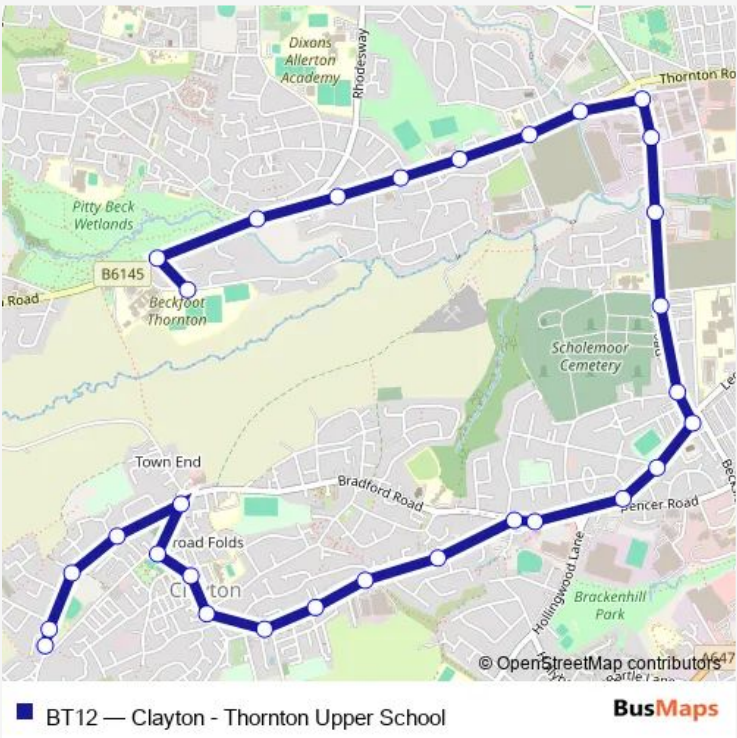

Bus BT12 Clayton - Thornton Upper School

[Go to website](#)

Direction
 Grammar School — Clayton The Avenue
 30 stops
[Open route schedule](#)

- Grammar School
- Southlands Grove
- Bell Dean Road
- Rhodesway
- Fairweather Green
- Crossley Hall
- Crossley Hall School
- Lane Ends Close
- Cemetery Road Mortimer St
- Cemetery Road Wallis St
- Cemetery Rd Nicholas Close
- Cemetery Road Glendare Rd
- Cemetery Road Necropolis Rd
- Cemetery Road
- Springfield Avenue
- Spencer Road
- Clayton Road Aldi
- Scholemoor Avenue
- Maythorne Drive
- Pentland Avenue
- Pasture Side Terrace

Route schedule
 Grammar School — Clayton The Avenue

Monday	15:10
Tuesday	15:10
Wednesday	15:10
Thursday	15:10
Friday	15:10
Saturday	—
Sunday	—

Route info
 Direction: Grammar School
 Stops: 30
 Trip Duration: 0 hour 20 min

Clayton The Avenue

Direction

Clayton The Avenue — Grammar School

26 stops

[Open route schedule](#)

Clayton The Avenue

Westminster Drive

Harry Lane

Monday 07:30

Tuesday 07:30

Wednesday 07:30

Thursday 07:30

Friday 07:30

Saturday —

Sunday —

Route info