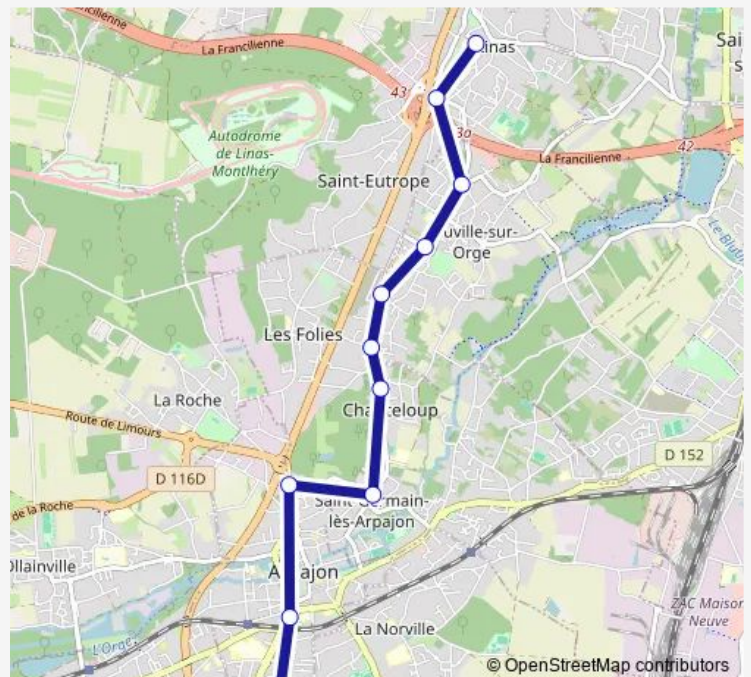

### Direction

Paul Fort — Lycée René Cassin

9 stops

[Open route schedule](#)

Paul Fort

La Poste

Place de la Paix

Place de l'Europe

### Route schedule

Paul Fort — Lycée René Cassin

Monday 07:42

Tuesday 07:42

Wednesday 07:42

Thursday 07:42

Friday 07:42

Saturday —

### Route info

Direction: Paul Fort

Stops: 9

Trip Duration: 0 hour 33 min

DM151S

BusMaps

## Route info

Direction: Mairie - Rue de la Division Leclerc

Stops: 11

Trip Duration: 0 hour 35 min