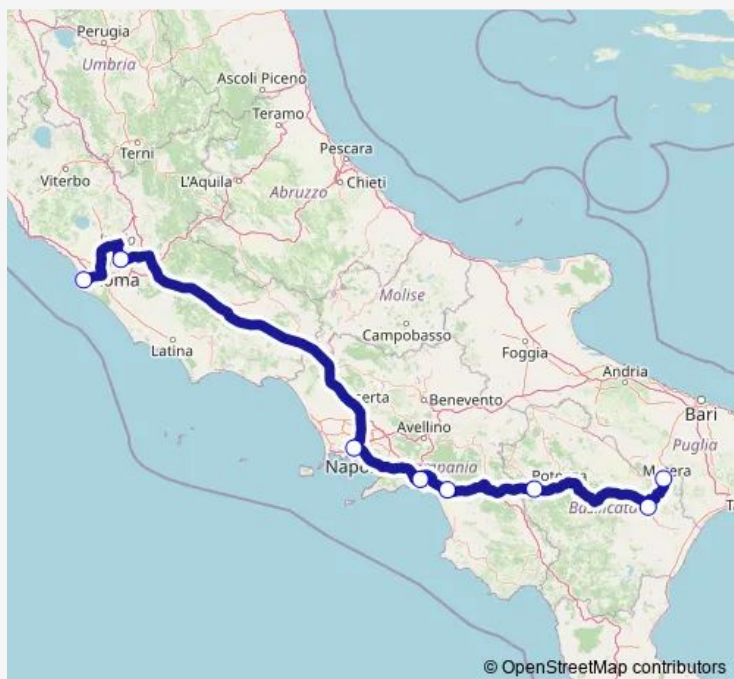

Picerno

Battipaglia (Ospedale)

Salerno (Piazza Concordia)

Naples (FS Park Centrale)

Rome Tiburtina Bus station

Rome Fiumicino Airport

Route schedule

Matera — Rome Fiumicino Airport

Monday 05:30

Tuesday 05:30

Wednesday —

Thursday 05:30

Friday 05:30

Saturday 05:30

Sunday 05:30

Route info

Direction: Matera

Stops: 8

Trip Duration: 7 hour 20 min

© OpenStreetMap contributors

Flixbus 542 — Matera - Naples - Rome

BusMaps

Direction

Rome Fiumicino Airport — Matera

8 stops

[Open route schedule](#)

Rome Fiumicino Airport

Rome Tiburtina Bus station

Naples (FS Park Centrale)

Salerno (Piazza Concordia)

Battipaglia (Ospedale)

Picerno