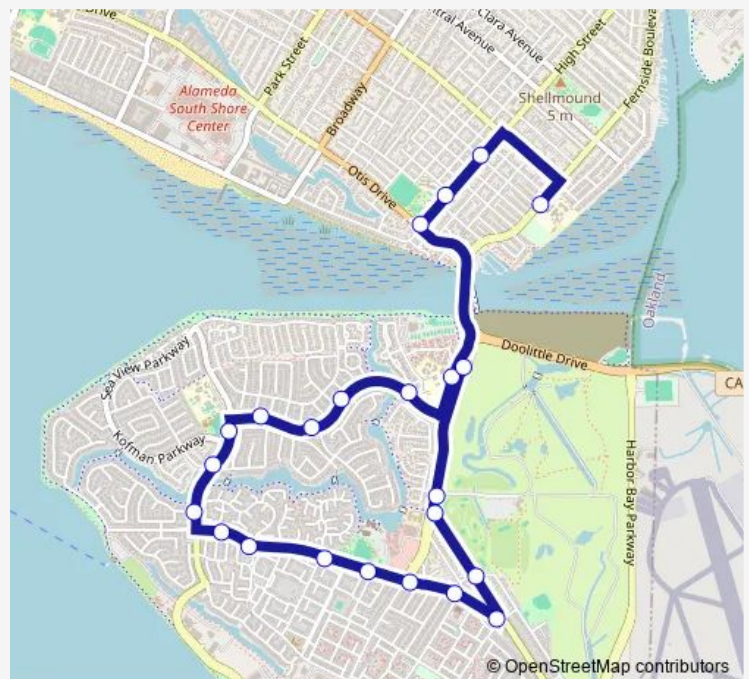

Island Dr & Clubhouse Memorial Rd

Island Dr & Bayfarm Park & Ride Lot

Fernside Blvd & San Jose Av (Lincoln Middle Sch.)

Route schedule

Robert Davey Jr Dr & Packet Landing Rd — Fernside Blvd & San Jose Av (Lincoln Middle Sch.)

Monday 07:59

Tuesday 07:59

Wednesday 07:59

Thursday 07:59

Friday 07:59

Saturday —

Sunday —

Route info

Direction: Robert Davey Jr Dr & Packet Landing Rd

Stops: 19

Trip Duration: 0 hour 21 min

687 — Lincoln Middle - Bay Farm

Direction

Fernside Blvd & San Jose Av (Lincoln Middle Sch.) —
Island Dr & Bayfarm Park & Ride Lot

23 stops

[Open route schedule](#)

Fernside Blvd & San Jose Av (Lincoln Middle Sch.)

High St & San Jose Av

High St & Fillmore St

High St & Otis Dr

Island Dr & Park & Ride

Robert Davey Jr Dr & Packet Landing Rd