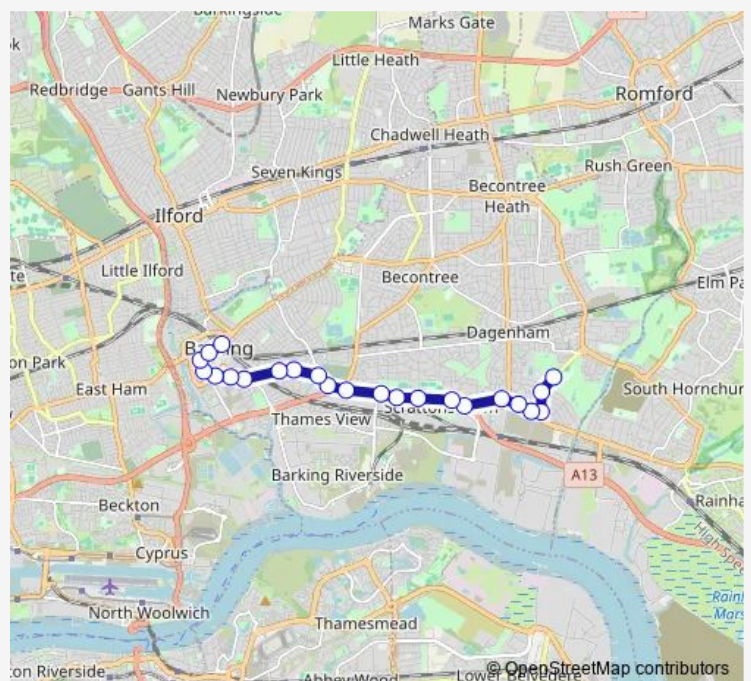

Bus 687 Dagenham Park School - Dagenham, Ripple Road - Lodge Avenue - Rippleside - Barking

[Go to website](#)

Direction

Ridgewell Close — Barking Station

23 stops

[Open route schedule](#)

Ridgewell Close

Oval Road North

Abbey Sports Centre

Broadway Theatre

Barking Abbey

Route schedule

Ridgewell Close — Barking Station

Monday	15:15
Tuesday	15:15
Wednesday	15:15
Thursday	15:15
Friday	15:15
Saturday	—
Sunday	—

Route info

Direction: Ridgewell Close

Stops: 23

Trip Duration: 0 hour 27 min

687 — Dagenham Park School - Dagenham, Ripple Road - Lodge Avenue - Rippleside - Barking

Barking Town Centre

Barking Station

Direction

Barking Station — Ridgewell Close

Monday 07:58

Tuesday 07:58

Wednesday 07:58

Thursday 07:58

Friday 07:58

Saturday —

Sunday —

Route info