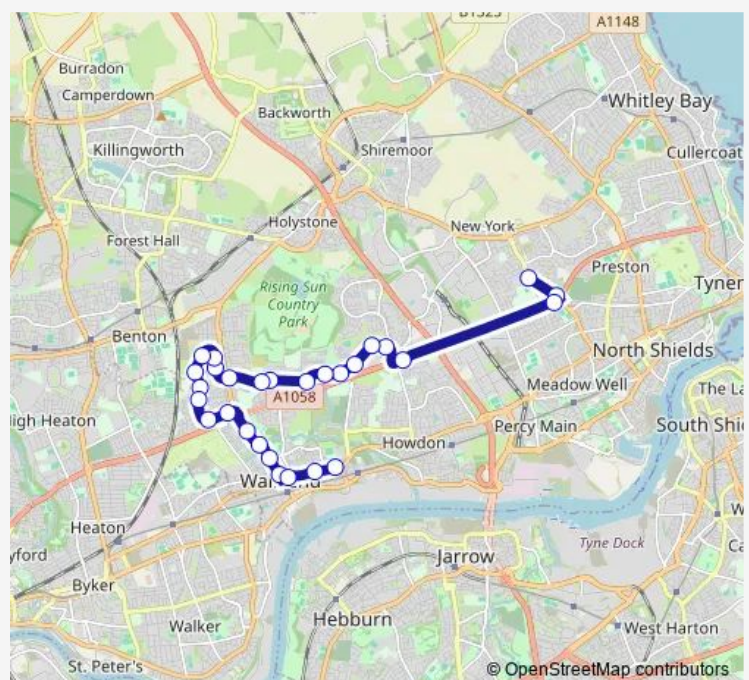

### Direction

St Thomas More Rc Academy — High Street East-Dene Crescent

28 stops

[Open route schedule](#)

St Thomas More Rc Academy

Lynn Road - Heaton Terrace

Coast Road - Glanton Road

Willington Square

Mullen Road-O'hanlon Crescent

Mullen Road-Station Road

Wiltshire Drive-Farndale

Wiltshire Drive-Swaledale

Wiltshire Drive-Cotterdale

Wiltshire Drive - Rosedale

Wiltshire Drive-Littondale

Wiltshire Drive-Ribblesdale

### Route schedule

St Thomas More Rc Academy — High Street East-Dene Crescent

Monday 15:15

Tuesday 15:15

Wednesday 15:15

Thursday 15:15

Friday 15:15

Saturday —

### Route info

Direction: St Thomas More Rc Academy

Stops: 28

Trip Duration: 0 hour 27 min

Station Road-Dorset Avenue

Station Road-Queens Crescent

Station Road-North Road

Station Road -Town Centre