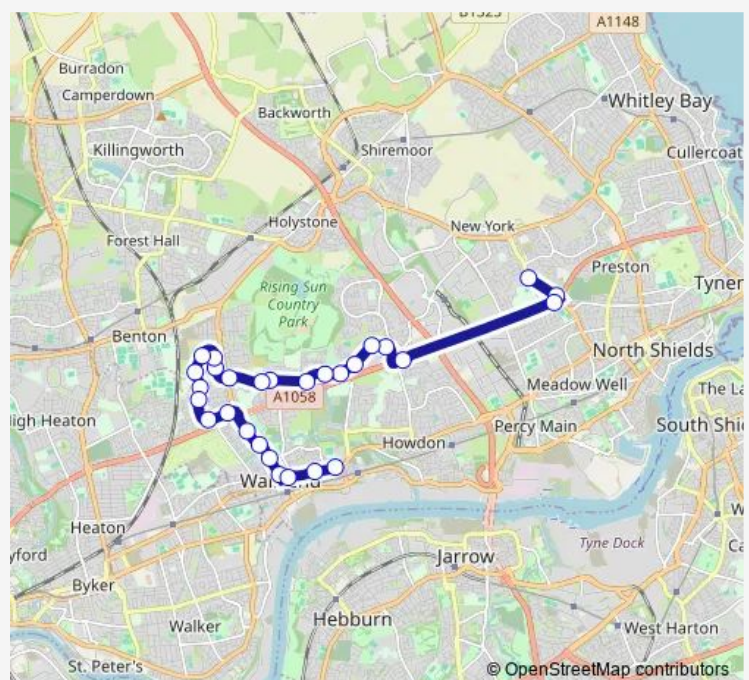

### Direction

St Thomas More Rc Academy — High Street East-Dene Crescent

28 stops

[Open route schedule](#)

St Thomas More Rc Academy

Lynn Road - Heaton Terrace

Coast Road - Glanton Road

Willington Square

Mullen Road-O'hanlon Crescent

Mullen Road-Station Road

Wiltshire Drive-Farndale

Wiltshire Drive-Swaledale

Wiltshire Drive-Cotterdale

Wiltshire Drive - Rosedale

Wiltshire Drive-Littondale

Wiltshire Drive-Ribblesdale

### Route schedule

St Thomas More Rc Academy — High Street East-Dene Crescent

Monday 15:15

Tuesday 15:15

Wednesday 15:15

Thursday 15:15

Friday 15:15

Saturday —

### Route info

Direction: St Thomas More Rc Academy

Stops: 28

Trip Duration: 0 hour 27 min

687

Station Road-Dorset Avenue

Station Road-Queens Crescent

Station Road-North Road