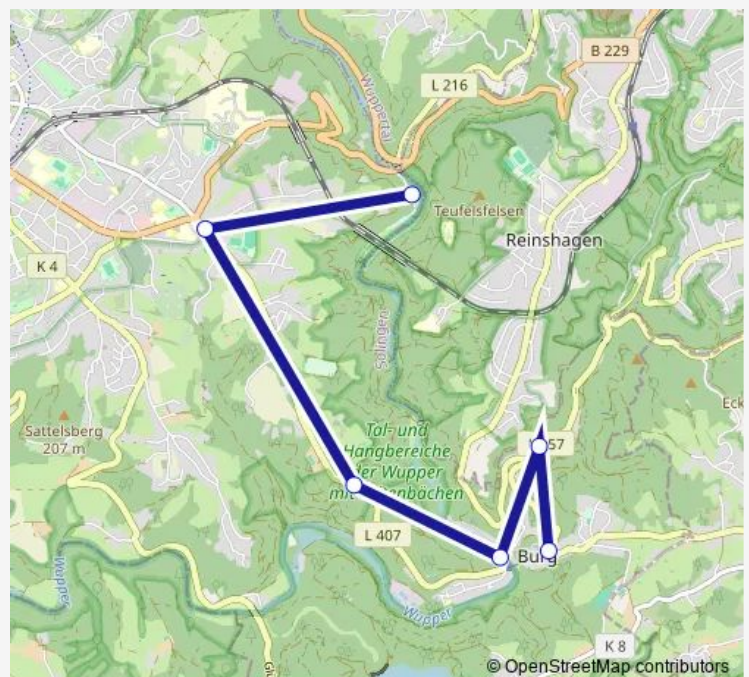

—

Saturday

19:24

Sunday

19:24

Route info

Direction: Solingen-Burg Schloss

Stops: 7

Trip Duration: 0 hour 21 min

687 — Burg Schloss - Burg Brücke - Krahenhöhe Müngsten Brückenpark -

Direction

Solingen-Burg Schloss — Solingen Müngsten Brückenpark

6 stops

[Open route schedule](#)

Solingen-Burg Schloss

Solingen Burger Bahnhof

Solingen-Burg Brücke

Solingen Stadtwald

Solingen Krahenhöhe

Solingen Müngsten Brückenpark

Route schedule

Solingen-Burg Schloss — Solingen Müngsten Brückenpark

Monday —

Wednesday —

Thursday 11:59-18:59

Friday —

Saturday 11:59-18:59

Sunday 11:59-18:59

Route info

Direction: Solingen Müngsten Brückenpark

Stops: 6