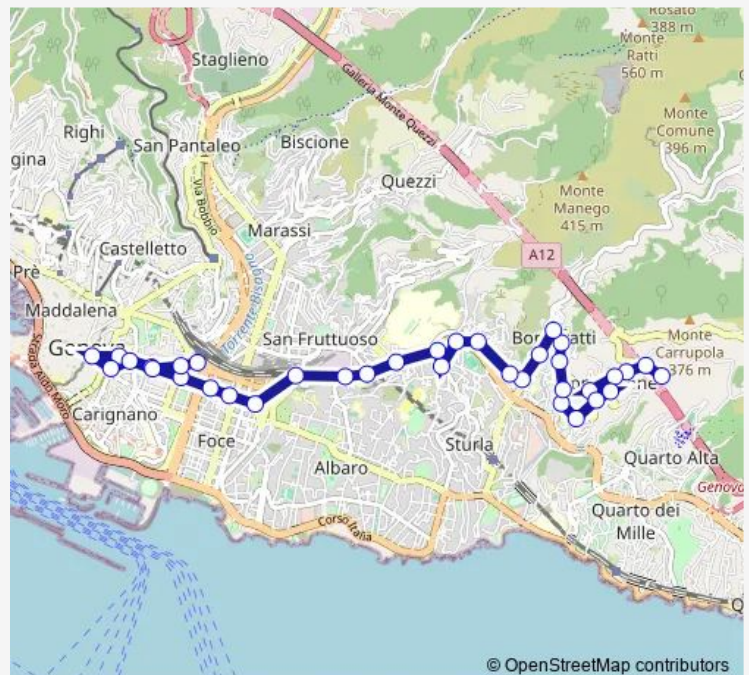

Buenos Aires 2/Casaregis

Tommaseo/Montevideo

Gastaldi 1/Ponte DI Terralba

Gastaldi 2/Casa Dello Studente

SAN Martino 1/Universita'

SAN Martino 2/Papigliano

SAN Martino 3/Rai

Lagustena 1/Chiesa SAN Martino

Tanini 4/Bocciardo

Tanini 5/Pontevecchio

Tanini 6/Fontana

Route schedule

Brignole FS/Capolinea — Apparizione/Cimitero

Monday	20:56-00:46 ⁺¹
Tuesday	20:56-00:46 ⁺¹
Wednesday	20:56-00:46 ⁺¹
Thursday	20:56-00:46 ⁺¹
Friday	20:56-00:46 ⁺¹
Saturday	20:56-00:46 ⁺¹
Sunday	20:56-00:46 ⁺¹

Route info

Direction: Brignole FS/Capolinea

Stops: 29

Trip Duration: 0 hour 19 min

■ 687 — P.za Don Canepa (Apparizione)-Borghoratti-V Dante

BusMaps

Monaco Simone 1/Penego

Monaco Simone 2/Shelley

Route info

Direction: Apparizione/Cimitero

Stops: 36

Trip Duration: 0 hour 31 min

Buenos Aires 1/DA Novi

Buenos Aires 2/Lambruschini

Cadorna/Piazza Della Vittoria

XX Settembre 1/Merc. Orientale