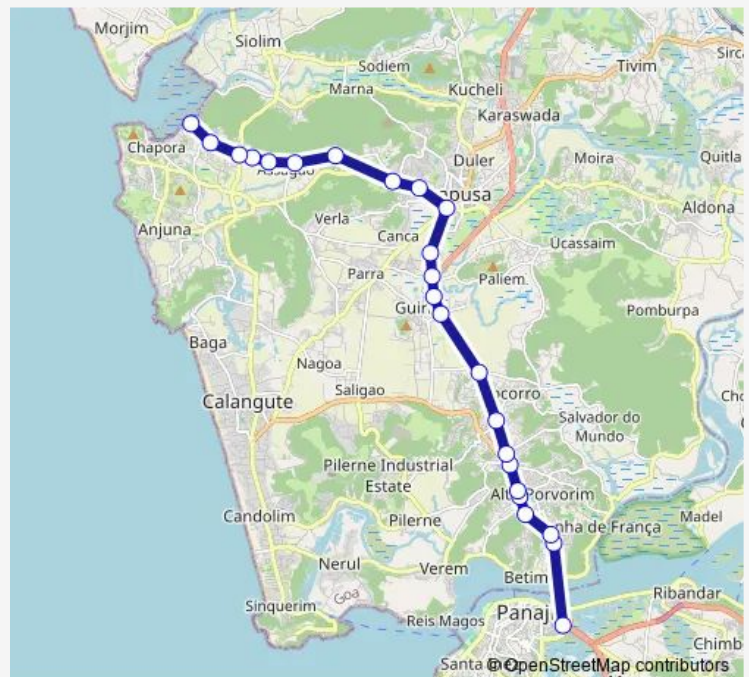

Thursday 11:10-19:55

Friday 11:10-19:55

Saturday 11:10-19:55

Sunday 11:10-19:55

Route info

Direction: Panaji KTC Bus Stand

Stops: 24

Trip Duration: 0 hour 50 min