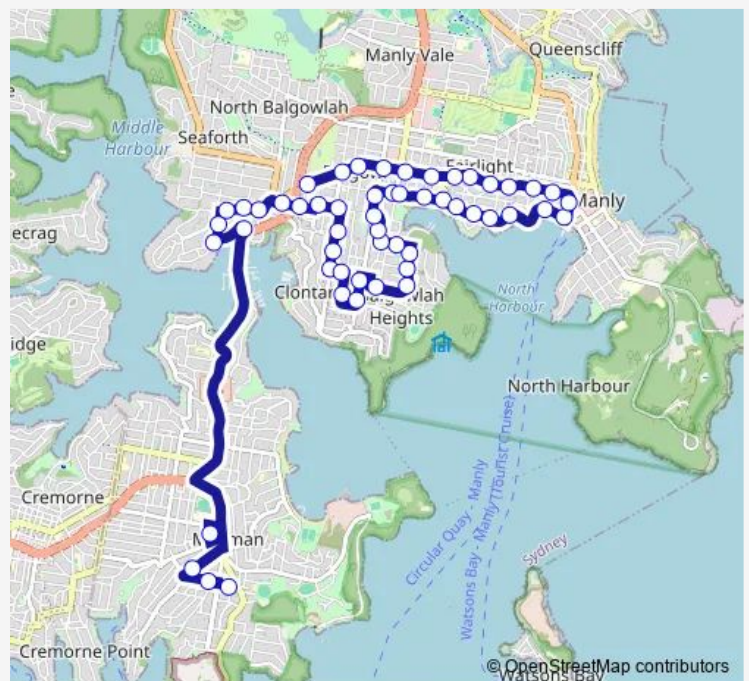

Seaview St At New St

Beatrice St Opp The Walk

Beatrice St At Ernest St

Ernest St Before Lewis St

Balgowlah Heights Public School, Lewis St

Woodland St Opp Bareena Dr

Route schedule

Blessed Sacrament Primary School, Milton Av — Sydney Rd At Coral St

Monday 15:16

Tuesday 15:16

Wednesday 15:16

Thursday 15:16

Friday 15:16

Saturday —

Sunday —

Route info

Direction: Blessed Sacrament Primary School, Milton Av

Stops: 53

Trip Duration: 1 hour 5 min

608n — Blessed Sacrament PS to Nbsc Balgowlah Boys Campus via Balgowlah Heights **BusMaps**

Woodland St Before Ernest St

Curban St Opp Bareena Park

Curban St Opp Concise St

Curban St At Valley Rd

Curban St Before New St East

Nanbaree Reserve, New St

New St At Bungaloe Av

Bungaloe Av Opp New St

Lower Beach St At Woodland St