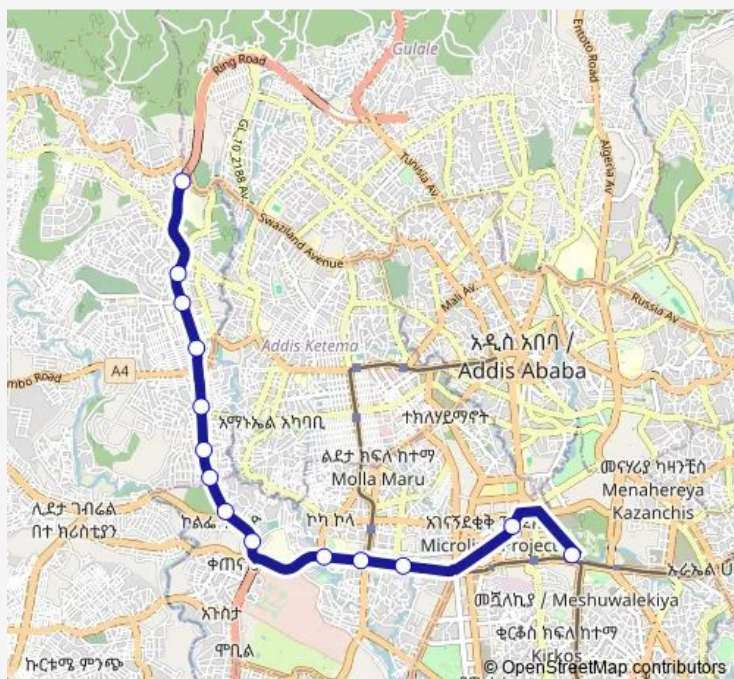

Bus AB073 Winget ↔ Stadium

[Go to website](#)

Direction

Winget — Stadium

11 stops

[Open route schedule](#)

Winget

Atena Tera

Stadium

Route schedule

Winget — Stadium

Monday	06:00
Tuesday	06:00
Wednesday	06:00
Thursday	06:00
Friday	06:00
Saturday	06:00
Sunday	06:00

Route info

Direction: Winget

Stops: 11

Trip Duration: 0 hour 57 min

AB073 — Winget ↔ Stadium

Direction

Stadium — Winget

14 stops

[Open route schedule](#)

Stadium

National Theatre

Lideta (Balcha Hospital)

Thursday 06:00

Friday 06:00

Saturday 06:00

Sunday 06:00

Route info

Direction: Stadium

Stops: 14

Trip Duration: 0 hour 50 min