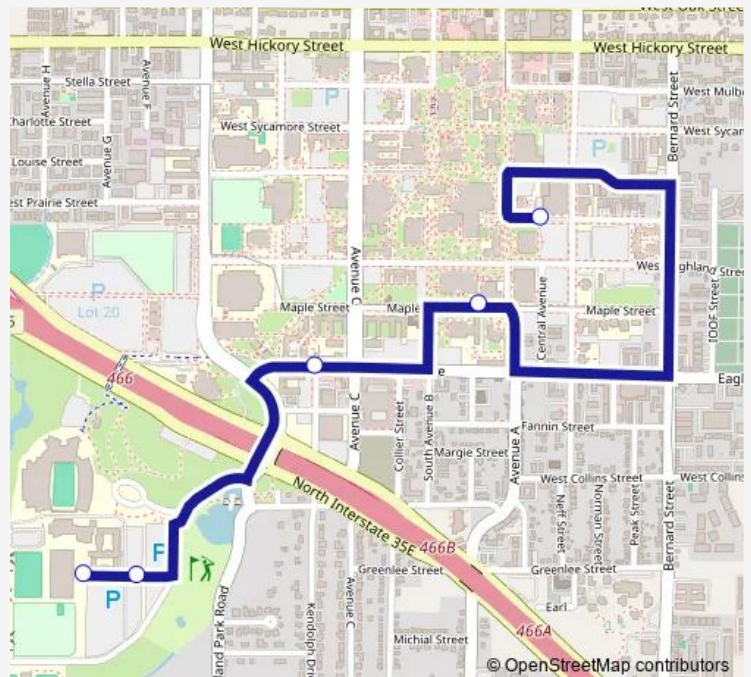

Honors Hall

Datcu Center Lot

Victory Hall

Route schedule

Union 2 — Victory Hall

Monday 17:23-23:23

Tuesday 17:23-23:23

Wednesday 17:23-23:23

Thursday 17:23-23:23

Friday 17:23-23:23

Saturday —

Sunday —

Route info

Direction: Union 2

Stops: 5

Trip Duration: 0 hour 10 min

MGNR 116 — Mean Green Night Rider

**Direction**

Victory Hall — Union 2

8 stops

[Open route schedule](#)

Victory Hall

Datcu Northeast Lot

Fouts Field Transfer 2

## Route schedule

Victory Hall — Union 2

Monday	17:36-23:36
Tuesday	17:36-23:36
Wednesday	17:36-23:36
Thursday	17:36-23:36
Friday	17:36-23:36
Saturday	—
Sunday	—