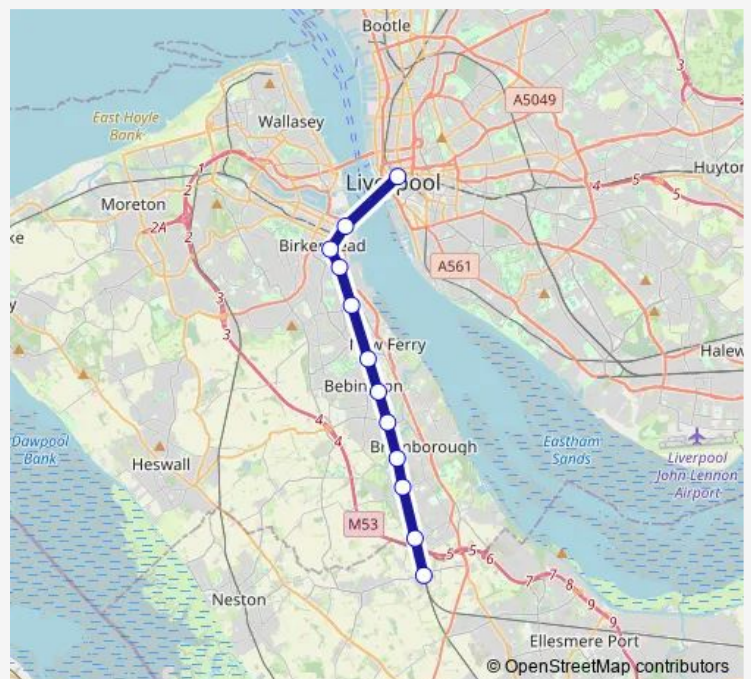

Rail Replacement Bus Service Merseyrail Moorfields - Hooton

[Go to website](#)

Direction

Hooton — Moorfields

12 stops

[Open route schedule](#)

- Hooton
- Eastham Rake
- Bromborough
- Bromborough Rake
- Spital
- Port Sunlight
- Bebington
- Rock Ferry
- Green Lane
- Birkenhead Central
- Birkenhead Hamilton Square
- Moorfields

Route schedule

Hooton — Moorfields

Monday	—
Tuesday	—
Wednesday	—
Thursday	—
Friday	—
Saturday	—
Sunday	22:50-23:35

Route info

Direction: Hooton

Stops: 12

Trip Duration: 1 hour 5 min

Merseyrail — Moorfields - Hooton

Direction

Moorfields — Hooton

12 stops

[Open route schedule](#)

Moorfields

Birkenhead Hamilton Square

Birkenhead Central

Green Lane

Rock Ferry

Bebington

Port Sunlight

Spital

Bromborough Rake

Bromborough

Eastham Rake

Hooton