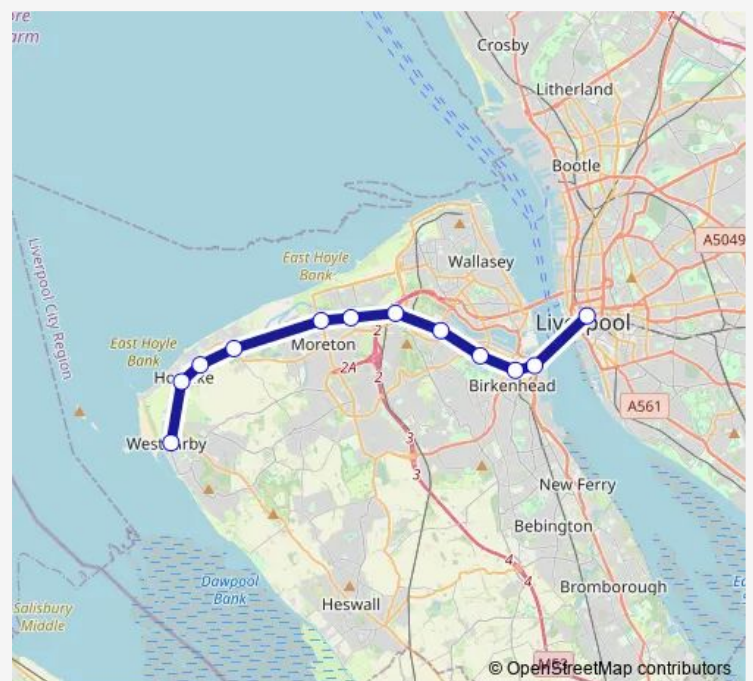

Sunday

23:07

Route info

Direction: West Kirby

Stops: 12

Trip Duration: 0 hour 59 min

Direction

Moorfields — West Kirby

12 stops

[Open route schedule](#)

Moorfields

Birkenhead Hamilton Square

Conway Park

Birkenhead Park

Birkenhead North

Bidston

Leasowe

Moreton (Merseyside)

Meols

Manor Road

Hoylake

West Kirby

Route schedule

Moorfields — West Kirby

Monday	—
Tuesday	—
Wednesday	—
Thursday	—
Friday	—
Saturday	—
Sunday	07:28

Route info

Direction: Moorfields

Stops: 12

Trip Duration: 0 hour 56 min

Merseyrail Rail Replacement Bus Service time schedules and route maps are available in an offline PDF at busmaps.com. Use the busmaps.com website to see live bus times, train schedule or subway schedule, and step-by-step directions for all public transit in Wallasey