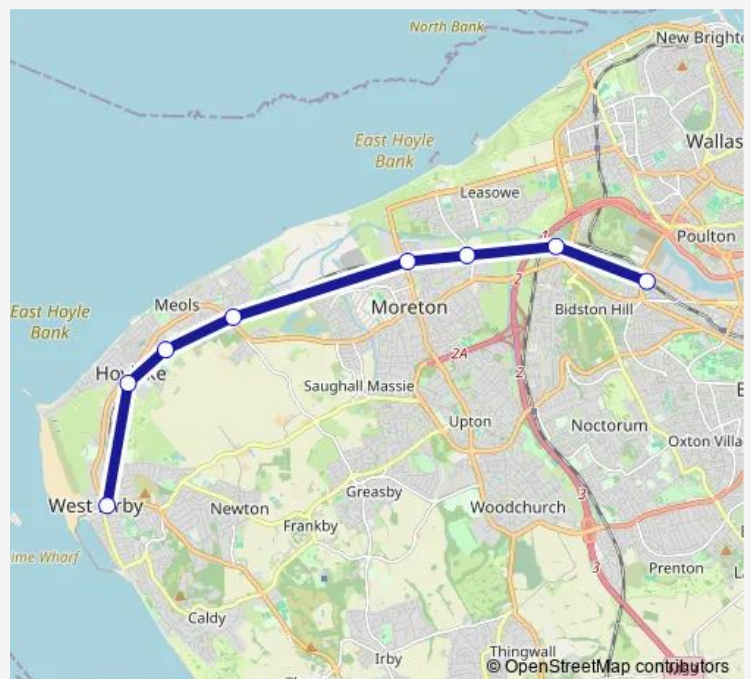

Leasowe

Moreton (Merseyside)

Meols

Manor Road

Hoylake

West Kirby

Route schedule

Birkenhead North — West Kirby

Friday

—

Saturday

—

Sunday

08:22-23:52

Route info

Direction: Birkenhead North

Stops: 8

Trip Duration: 0 hour 32 min

Merseyrail — West Kirby - Birkenhead North

Direction

West Kirby — Birkenhead North

8 stops

[Open route schedule](#)

West Kirby

West Kirby — Birkenhead North

Monday	—
Tuesday	—
Wednesday	—
Thursday	—
Friday	—
Saturday	—
Sunday	07:37-22:37

Route info

Direction: West Kirby

Stops: 8

Trip Duration: 0 hour 33 min

Merseyrail Rail Replacement Bus Service time schedules and route maps are available in an offline PDF at busmaps.com. Use the busmaps.com website to see live bus times, train schedule or subway schedule, and step-by-step directions for all public transit in Wallasey