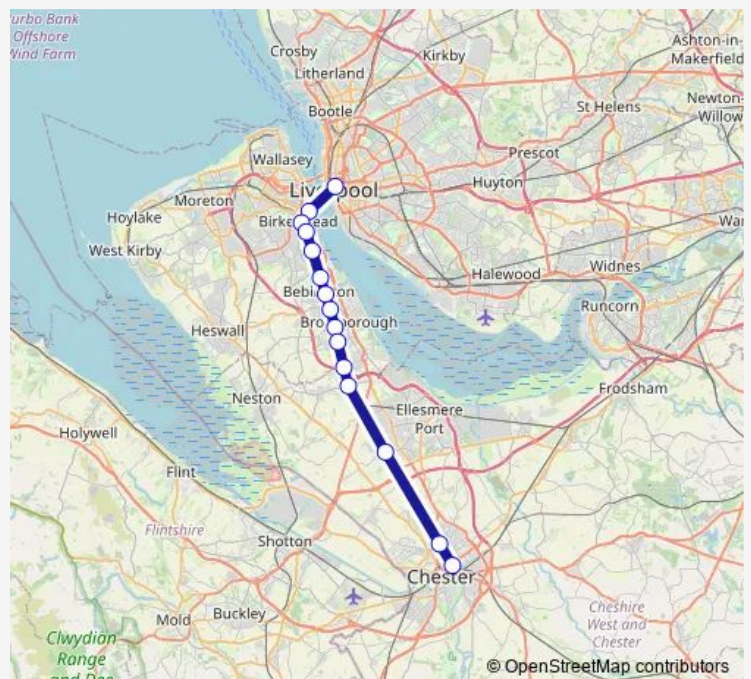

Rail Replacement Bus Service Merseyrail Moorfields - Chester

[Go to website](#)

Direction

Moorfields — Chester

15 stops

[Open route schedule](#)

Moorfields

Birkenhead Hamilton Square

Birkenhead Central

Green Lane

Rock Ferry

Bebington

Port Sunlight

Spital

Bromborough Rake

Bromborough

—

Saturday

—

Sunday

23:53

Route info

Direction: Moorfields

Stops: 15

Trip Duration: 1 hour 27 min

Merseyrail — Moorfields - Chester

Merseyrail Rail Replacement Bus Service time schedules and route maps are available in an offline PDF at busmaps.com. Use the busmaps.com website to see live bus times, train schedule or subway schedule, and step-by-step directions for all public transit in Liverpool