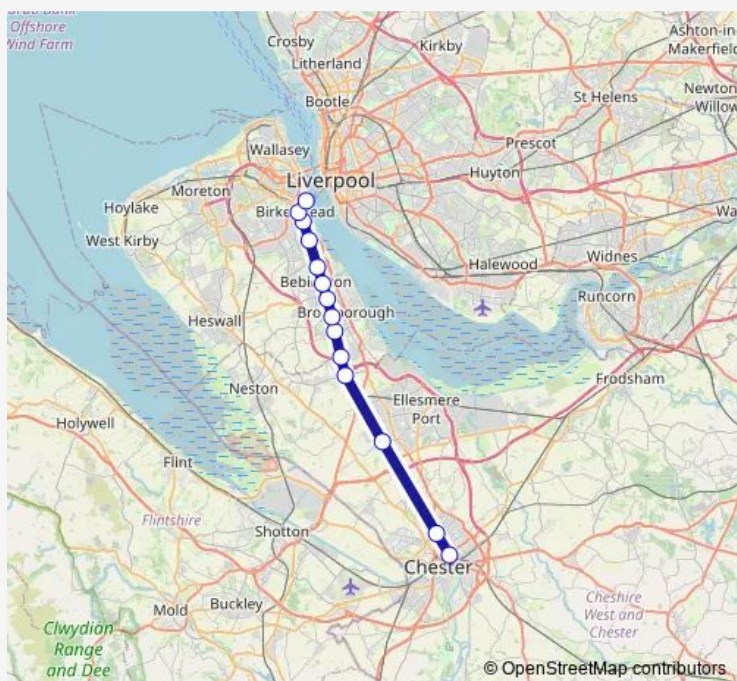

Rail Replacement Bus Service Merseyrail Chester - Birkenhead Hamilton Square

[Go to website](#)

Direction

Chester — Birkenhead Hamilton Square

14 stops

[Open route schedule](#)

- Chester
- Bache
- Capenhurst
- Hooton
- Eastham Rake
- Bromborough
- Bromborough Rake
- Spital
- Port Sunlight
- Bebington
- Rock Ferry
- Green Lane
- Birkenhead Central
- Birkenhead Hamilton Square

Route schedule

Chester — Birkenhead Hamilton Square

Monday	—
Tuesday	—
Wednesday	—
Thursday	—
Friday	—
Saturday	—
Sunday	07:20

Route info

Direction: Chester

Stops: 14

Trip Duration: 1 hour 18 min

Merseyrail Rail Replacement Bus Service time schedules and route maps are available in an offline PDF at busmaps.com. Use the busmaps.com website to see live bus times, train schedule or subway schedule, and step-by-step directions for all public transit in Liverpool

The schedule is provided in the local timezone. Times with "(+1)" indicate departures on the next day.

PDF file created on 2025-01-31

2024 BusMaps.com - All Rights Reserved