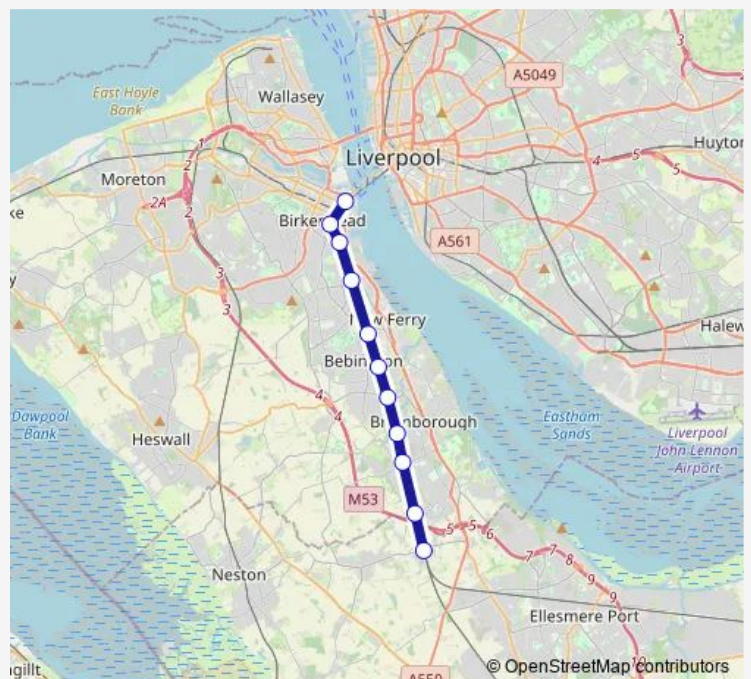

Rail Replacement Bus Service Merseyrail Birkenhead Hamilton Square - Hooton

[Go to website](#)

Direction

Hooton — Birkenhead Hamilton Square

11 stops

[Open route schedule](#)

- Hooton
- Eastham Rake
- Bromborough
- Bromborough Rake
- Spital
- Port Sunlight
- Bebington
- Rock Ferry
- Green Lane
- Birkenhead Central
- Birkenhead Hamilton Square

Route schedule

Hooton — Birkenhead Hamilton Square

Monday	—
Tuesday	—
Wednesday	—
Thursday	—
Friday	—
Saturday	—
Sunday	07:20-22:35

Route info

Direction: Hooton

Stops: 11

Trip Duration: 0 hour 48 min

Direction

Port Sunlight

Spital

Bromborough Rake

Bromborough

Eastham Rake

Hooton

Route schedule

Birkenhead Hamilton Square — Hooton

Direction: Birkenhead Hamilton Square

Stops: 11

Trip Duration: 0 hour 42 min

Merseyrail Rail Replacement Bus Service time schedules and route maps are available in an offline PDF at busmaps.com. Use the busmaps.com website to see live bus times, train schedule or subway schedule, and step-by-step directions for all public transit in Liverpool