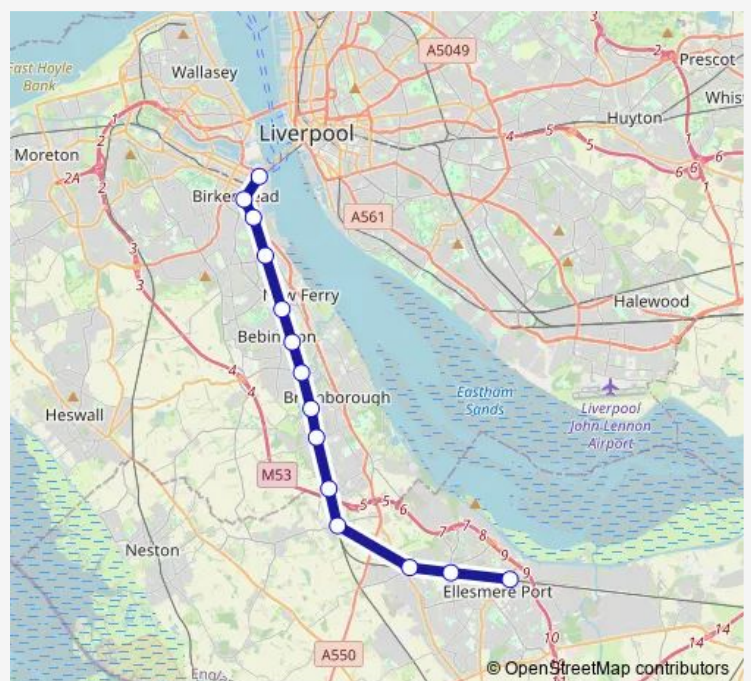

—

Saturday

—

Sunday

23:53

Route info

Direction: Birkenhead Hamilton Square

Stops: 14

Trip Duration: 1 hour 2 min

Direction

Ellesmere Port — Birkenhead Hamilton Square

14 stops

[Open route schedule](#)

Ellesmere Port

Overpool

Little Sutton

Hooton

Eastham Rake

Bromborough

Bromborough Rake

Spital

Port Sunlight

Bebington

Rock Ferry

—

Sunday

07:15

Route info

Direction: Ellesmere Port

Stops: 14

Trip Duration: 1 hour 8 min

Merseyrail Rail Replacement Bus Service time schedules and route maps are available in an offline PDF at busmaps.com. Use the busmaps.com website to see live bus times, train schedule or subway schedule, and step-by-step directions for all public transit in Liverpool