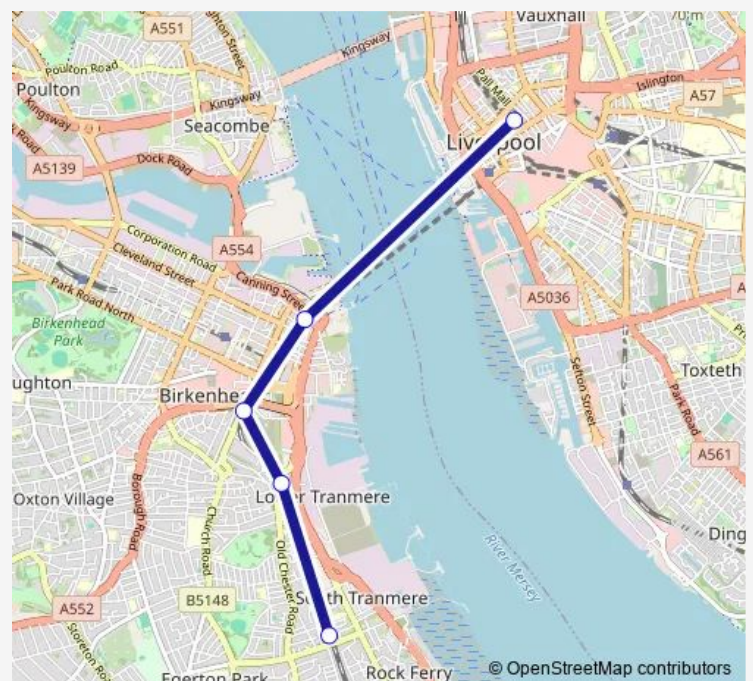

—

Sunday

07:42

Route info

Direction: Rock Ferry

Stops: 5

Trip Duration: 0 hour 28 min

Merseyrail — Rock Ferry - Moorfields