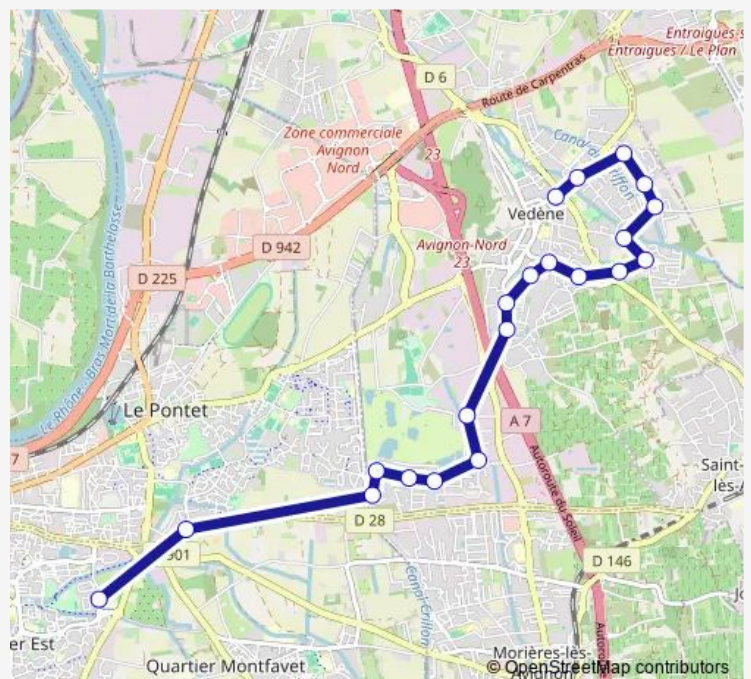

Joliot Curie

Confines

Petit Flory

Route schedule

Lycée René Char — Saumades

Monday 18:05

Tuesday 18:05

Wednesday —

Thursday 18:05

Friday 18:05

Saturday —

Sunday —

Route info

Direction: Lycée René Char

Stops: 30

Trip Duration: 0 hour 40 min

■ V3 — Vedene - Lycee R. Char

BusMaps

Pas de l'Ane

Rouges Gorges

La Rivasse

Les Ferrailles

Fromental

Le Béal

Thursday 07:15-08:35

Friday 07:15-08:35

Saturday —

Sunday —

Route info

Direction: Vedène Centre

Stops: 21

Trip Duration: 0 hour 30 min