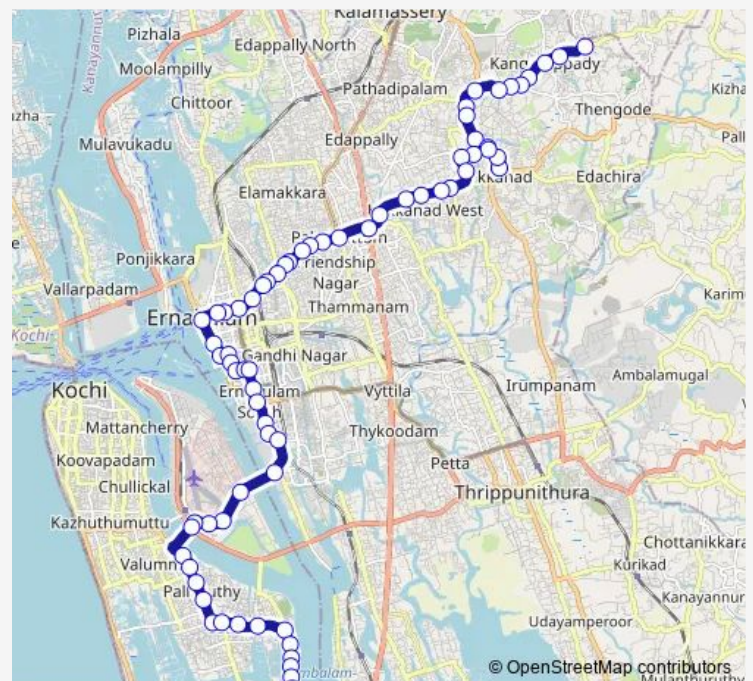

Padamugal

Colony Junction

Vazhakkala

Route schedule

Thevakkal — Edakochi

Monday 06:00

Tuesday 06:00

Wednesday 06:00

Thursday 06:00

Friday 06:00

Saturday 06:00

Sunday 06:00

Route info

Direction: Thevakkal

Stops: 72

Trip Duration: 1 hour 28 min

Saturday 06:00

Sunday 06:00

Route info

Direction: Edakochi

Stops: 72

Trip Duration: 1 hour 28 min

Atlantis

Cochin Shipyard Main Gate