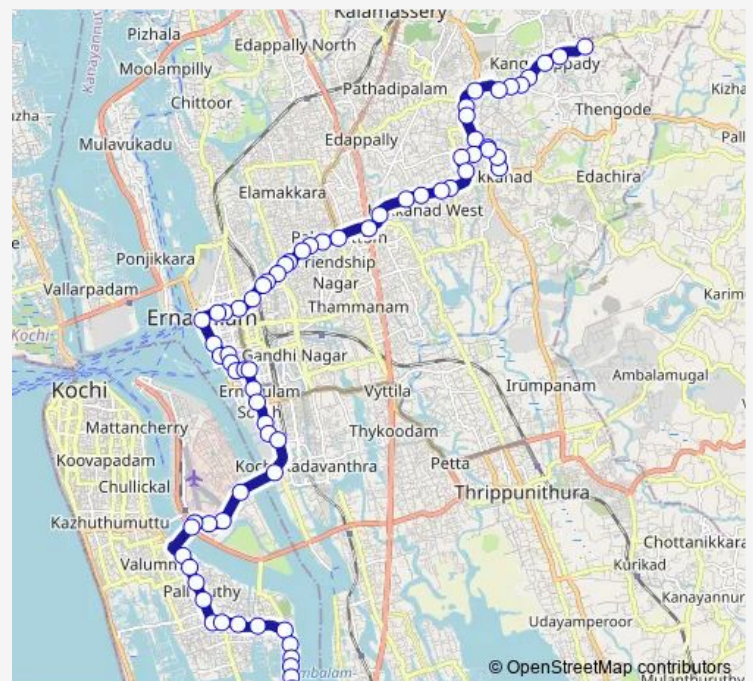

Padamugal

Colony Junction

Vazhakkala

Route schedule

Thevakkal — Edakochi

Monday 06:00

Tuesday 06:00

Wednesday 06:00

Thursday 06:00

Friday 06:00

Saturday 06:00

Sunday 06:00

Route info

Direction: Thevakkal

Stops: 72

Trip Duration: 1 hour 28 min

Saturday 06:00

Sunday 06:00

Route info

Direction: Edakochi

Stops: 72

Trip Duration: 1 hour 28 min

Atlantis

Cochin Shipyard Main Gate