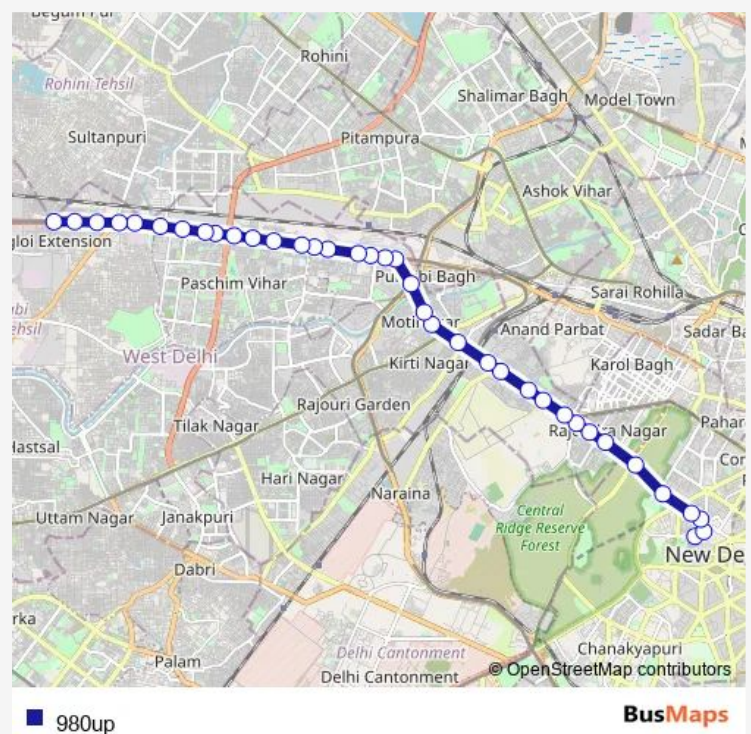

Sunday 07:51-21:17

### Route info

Direction: Kendriya Terminal (Church Road)

Stops: 37

Trip Duration: 1 hour 10 min

■ 980up

Madipur Village

Madipur JJ Colony

Ordinance Depot