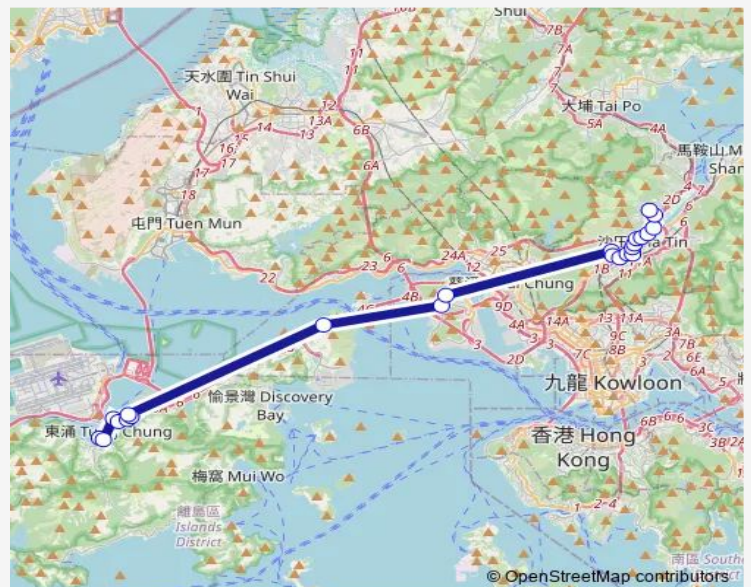

[Ctb] Coastal Skyline, MAN Tung Road[[Lwb] Coastal Skyline][Nlb] Coastal Skyline

[Ctb] Caribbean Coast Phase 2, MAN Tung Road[[Lwb] Caribbean Coast Phase 2][Nlb] Caribbean Coast Phase 2

[Ctb] Caribbean Coast Phase 1, MAN Tung Road[[Lwb] Caribbean Coast Phase 1][Nlb] Caribbean Coast Phase 1

[Ctb] Ying HEI Road[[Lwb] Ying HEI Road][Nlb] Ying HEI Road

[Ctb] Lantau Link BUS-BUS Interchange[[Lwb+Ctb] Lantau Link Interchange/
Lantau Link BUS-BUS Interchange[[Lwb] Lantau Link Interchange

[Ctb] Ching WAH Court, Tsing YI Road West[[Kmb] Ching WAH Court[[Lwb] Ching WAH Court

[Ctb] Cheung Hang Estate, Tsing YI Road West[[Kmb+Ctb] Cheung Hang Estate/
Cheung Hang Estate, Tsing YI Road West[[Kmb] Cheung Hang Estate[[Lwb] Cheung Hang Estate

[Kmb] TAI WAI Road[[Lwb] TAI WAI Road

Route schedule

[Ctb] KUI YAT House YAT Tung Estate, YAT Tung Street[[Lwb] KUI YAT House, YAT Tung Estate][Nlb] KUI YAT House , YAT Tung Estate — [Kmb] FO TAN (Shan MEI Street) BUS Terminus[[Lwb] FO TAN (Shan MEI Street) BUS Terminus

Monday	06:45-07:50
Tuesday	06:45-07:50
Wednesday	06:45-07:50
Thursday	06:45-07:50
Friday	06:45-07:50
Saturday	06:45-07:50
Sunday	—

Route info

Direction: [Ctb] KUI YAT House YAT Tung Estate, YAT Tung Street[[Lwb] KUI YAT House, YAT Tung Estate][Nlb] KUI YAT House , YAT Tung Estate

Stops: 23

Trip Duration: 1 hour 14 min