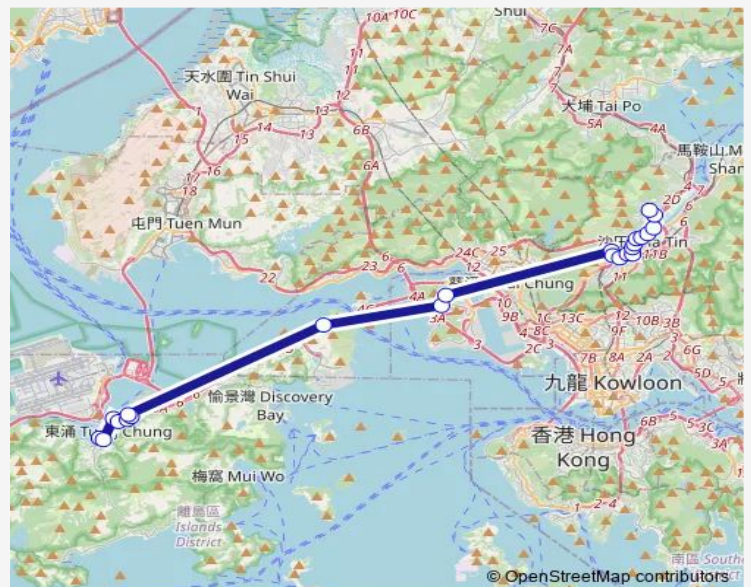

[Ctb] Coastal Skyline, MAN Tung Road[[Lwb] Coastal Skyline][Nlb] Coastal Skyline

[Ctb] Caribbean Coast Phase 2, MAN Tung Road[[Lwb] Caribbean Coast Phase 2][Nlb] Caribbean Coast Phase 2

[Ctb] Caribbean Coast Phase 1, MAN Tung Road[[Lwb] Caribbean Coast Phase 1][Nlb] Caribbean Coast Phase 1

[Ctb] Ying HEI Road[[Lwb] Ying HEI Road][Nlb] Ying HEI Road

[Ctb] Lantau Link BUS-BUS Interchange[[Lwb+Ctb] Lantau Link Interchange/
Lantau Link BUS-BUS Interchange[[Lwb] Lantau Link Interchange

[Ctb] Ching WAH Court, Tsing YI Road West[[Kmb] Ching WAH Court[[Lwb] Ching WAH Court

[Ctb] Cheung Hang Estate, Tsing YI Road West[[Kmb+Ctb] Cheung Hang Estate/
Cheung Hang Estate, Tsing YI Road West[[Kmb] Cheung Hang Estate[[Lwb] Cheung Hang Estate

[Kmb] TAI WAI Road[[Lwb] TAI WAI Road

Route schedule

[Ctb] KUI YAT House YAT Tung Estate, YAT Tung Street[[Lwb] KUI YAT House, YAT Tung Estate][Nlb] KUI YAT House , YAT Tung Estate — [Kmb] FO TAN (Shan MEI Street) BUS Terminus[[Lwb] FO TAN (Shan MEI Street) BUS Terminus

Monday	06:45-07:50
Tuesday	06:45-07:50
Wednesday	06:45-07:50
Thursday	06:45-07:50
Friday	06:45-07:50
Saturday	06:45-07:50
Sunday	—

Route info

Direction: [Ctb] KUI YAT House YAT Tung Estate, YAT Tung Street[[Lwb] KUI YAT House, YAT Tung Estate][Nlb] KUI YAT House , YAT Tung Estate

Stops: 23

Trip Duration: 1 hour 19 min