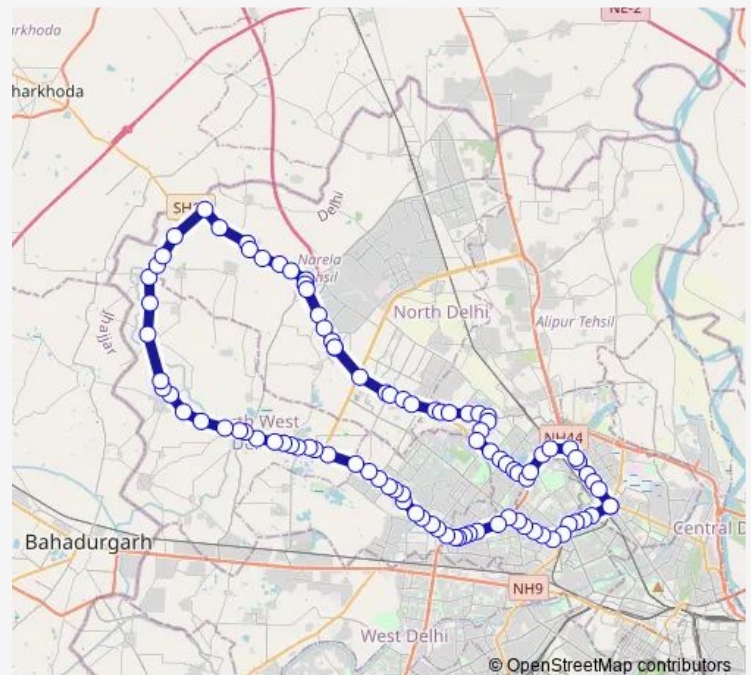

Mangolpur Kalan Village

Avantika Xing

Mangol Pur Khurd

Route schedule

Azadpur Terminal — Jahangir Puri Crossing

Monday 05:00-21:00

Tuesday 05:00-21:00

Wednesday 05:00-21:00

Thursday 05:00-21:00

Friday 05:00-21:00

Saturday 05:00-21:00

Sunday 05:00-21:00

Route info

Direction: Azadpur Terminal

Stops: 97

Trip Duration: 4 hour 10 min