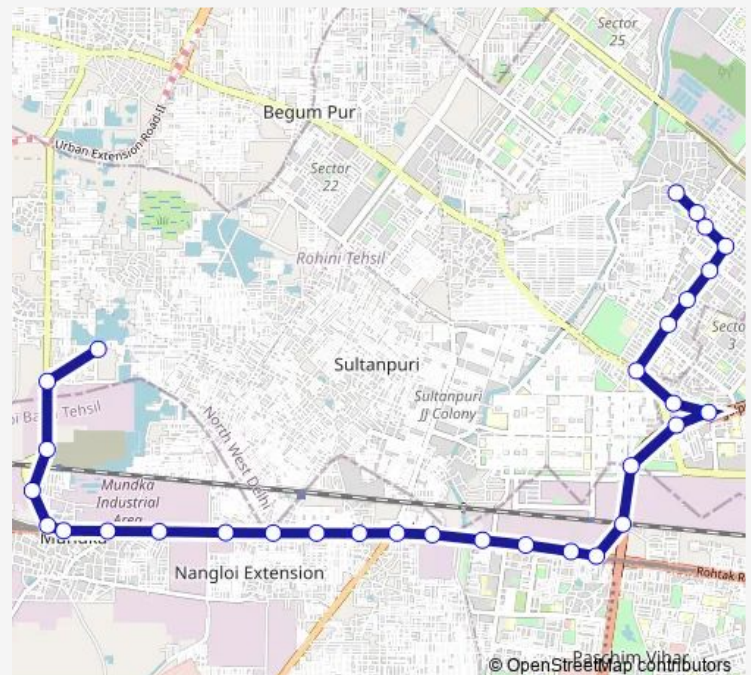

### Route schedule

Rani Khara Depot I — Rithala Village

Monday 06:42-22:15

Tuesday 06:42-22:15

Wednesday 06:42-22:15

Thursday 06:42-22:15

Friday 06:42-22:15

Saturday 06:42-22:15

Sunday 06:42-22:15

### Route info

Direction: Rani Khara Depot I

Stops: 31

Trip Duration: 0 hour 57 min

■ 990stlup2

BusMaps

Mangol Pur School (Kanjhawla Road)

Mangolpur Kalan Village