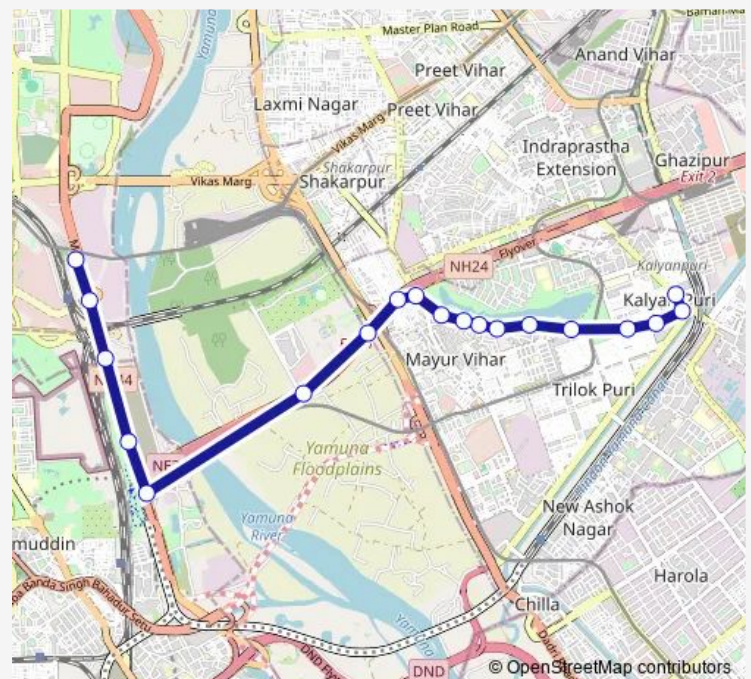

Indraprastha Cluster Depot

Route schedule

Kalyan Puri Terminal — Indraprastha Cluster Depot

Monday 06:24-23:50

Tuesday 06:24-23:50

Wednesday 06:24-23:50

Thursday 06:24-23:50

Friday 06:24-23:50

Saturday 06:24-23:50

Sunday 06:24-23:50

Route info

Direction: Kalyan Puri Terminal

Stops: 19

Trip Duration: 0 hour 40 min

344stldown

344stldown Bus time schedules and route maps are available in an offline PDF at busmaps.com. Use the busmaps.com website to see live bus times, train schedule or subway schedule, and step-by-step directions for all public transit in New Delhi