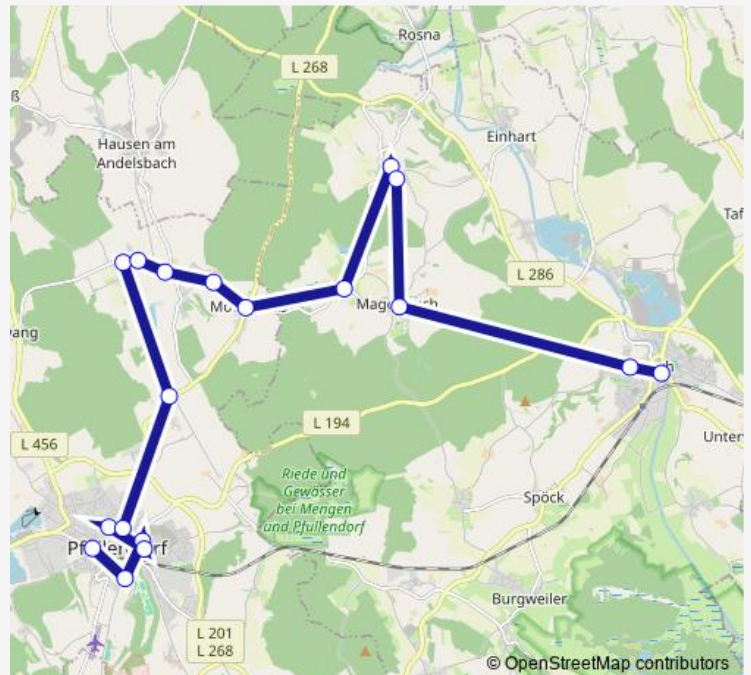

Pfullendorf Heiligenb. Str.

Pfullendorf Gymnasium

Route schedule

Ostrach Hohenz'str. — Pfullendorf Gymnasium

Monday 05:55-12:33

Tuesday 05:55-12:33

Wednesday 05:55-12:33

Thursday 05:55-12:33

Friday 05:55-12:33

Saturday —

Sunday —

Route info

Direction: Ostrach Hohenz'str.

Stops: 12

Trip Duration: 0 hour 37 min

105 — Ostrach - Mottschieß - Pfullendorf

## Direction

Pfullendorf ZOB Bstg H5 — Ostrach Bachstraße

14 stops

[Open route schedule](#)

Pfullendorf ZOB Bstg H5

Pfullendorf Heiligenb. Str.

Pfullendorf Alno Werkseing.

Pfullendorf Heiligenb. Str.

Ostrach Hohenz'str.

Ostrach Bachstraße