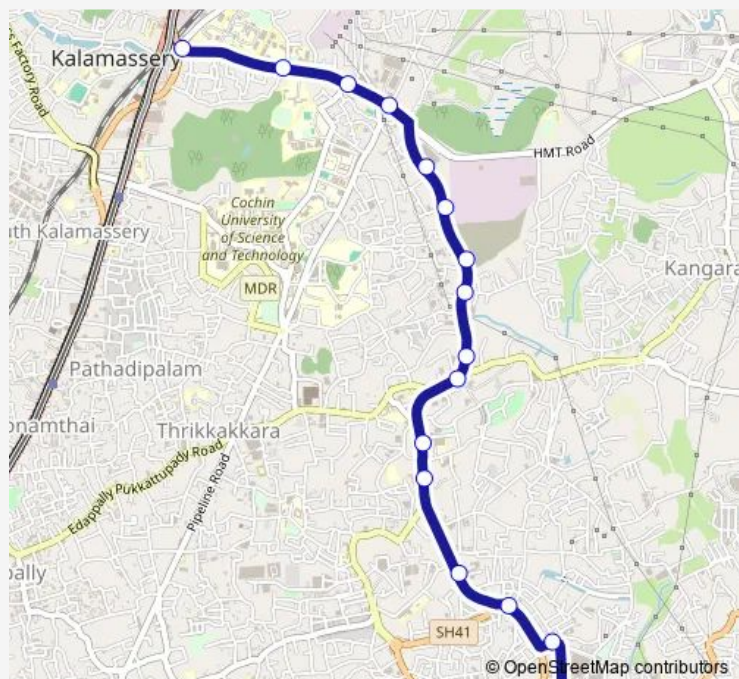

Monday 06:00

Tuesday 06:00

Wednesday 06:00

Thursday 06:00

Friday 06:00

Saturday 06:00

Sunday 06:00

Route info

Direction: HMT Junction

Stops: 16

Trip Duration: 0 hour 17 min

[Kakkanad ↔ Kalamassery](#)

Direction

Kakkanad Civil Station — HMT Junction

16 stops

[Open route schedule](#)

Sunday 06:00

Route info

Direction: Kakkanad Civil Station

Stops: 16

Trip Duration: 0 hour 17 min

Bus time schedules and route maps are available in an offline PDF at busmaps.com. Use the busmaps.com website to see live bus times, train schedule or subway schedule, and step-by-step directions for all public transit in Elur