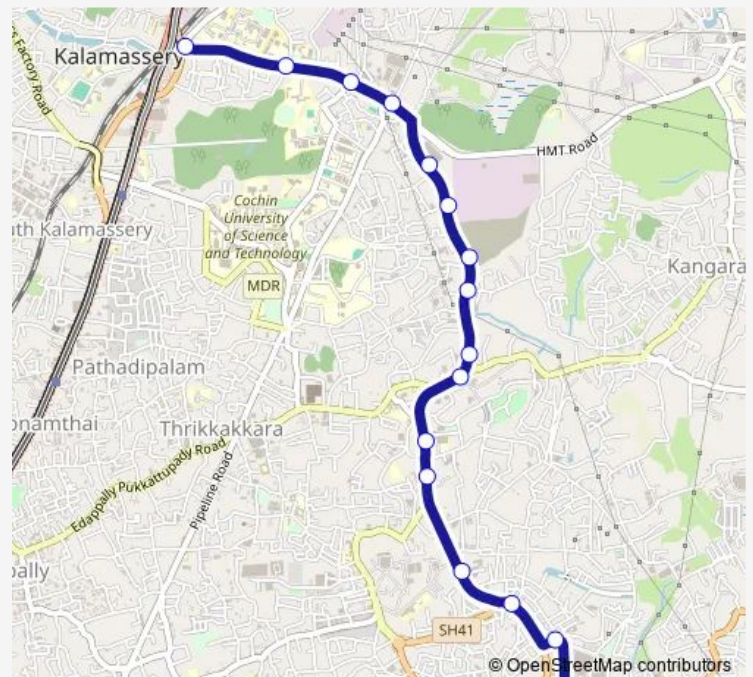

Monday 06:00

Tuesday 06:00

Wednesday 06:00

Thursday 06:00

Friday 06:00

Saturday 06:00

Sunday 06:00

Route info

Direction: HMT Junction

Stops: 16

Trip Duration: 0 hour 17 min

[Kakkanad ↔ Kalamassery](#)

Direction

Kakkanad Civil Station — HMT Junction

16 stops

[Open route schedule](#)