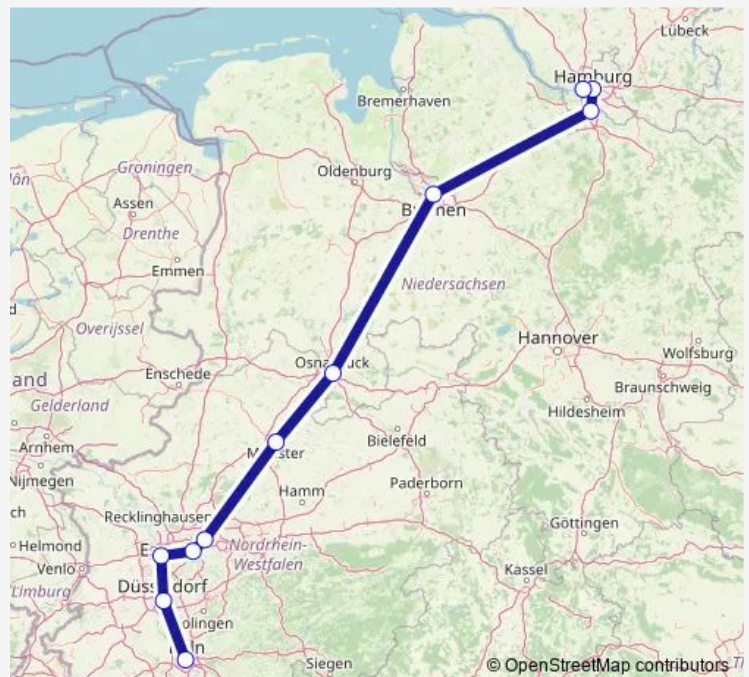

Gelsenkirchen Hbf

Münster(Westf)Hbf

Osnabrück Hbf

Bremen Hbf

Hamburg-Harburg

Hamburg Hbf

Hamburg-Altona

Route schedule

Köln Hbf — Hamburg-Altona

Monday 13:01

Tuesday 13:01

Wednesday 13:01

Thursday 13:01

Friday —

Saturday —

Sunday 13:01

Route info

Direction: Köln Hbf

Stops: 11

Trip Duration: 4 hour 18 min

Direction

Köln Hbf — Hamburg-Altona

8 stops

[Open route schedule](#)

Köln Hbf

Hagen Hbf

Hamm(Westf)

Osnabrück Hbf

Bremen Hbf

Hamburg-Harburg

Hamburg Hbf

Hamburg-Altona