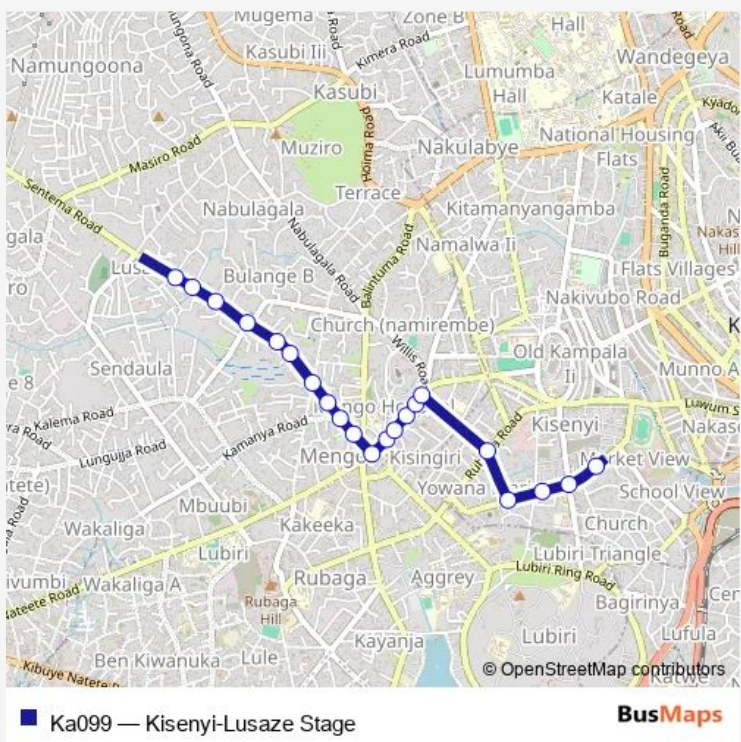

Bus Ka099 Kisenyi-Lusaze Stage

[Go to website](#)

**Direction**  
 Marvin Crib — Dahabismil Forex Bureau (Kisenyi)  
 21 stops  
[Open route schedule](#)

- Marvin Crib
- Kalifornia Guest House
- Glory Education Centre (Sentema Rd)
- Crystal Valley Hotel (Sentema Rd)
- Silverton Bar And Restaurant - Paradise Nursery School
- Auntie Claire's Kindergaten
- Mambo Boda Boda
- Step By Step Primary School
- Ndejje University (Sentema Rd)
- Kaki Fuel Station (Sentema Rd)
- Mambo Bado
- Mengo Hospital
- Bulango Mengo
- Albert Cook Rd
- Samsam Hotel
- Sanyu Babies' Home
- Olympus Fuel Station
- Butikiro Rd (Mengo)
- Hass Petrol Station (Butikiro Rd)
- Kisenyi Health Center
- Dahabismil Forex Bureau (Kisenyi)

**Route schedule**  
 Marvin Crib — Dahabismil Forex Bureau (Kisenyi)

Monday	06:30-19:00
Tuesday	06:30-19:00
Wednesday	06:30-19:00
Thursday	06:30-19:00
Friday	06:30-19:00
Saturday	06:30-19:00
Sunday	06:30-19:00

**Route info**  
 Direction: Marvin Crib  
 Stops: 21  
 Trip Duration: 0 hour 20 min

Ka099 Bus time schedules and route maps are available in an offline PDF at [busmaps.com](https://busmaps.com). Use the [busmaps.com](https://busmaps.com) website to see live bus times, train schedule or subway schedule, and step-by-step directions for all public transit in Kampala