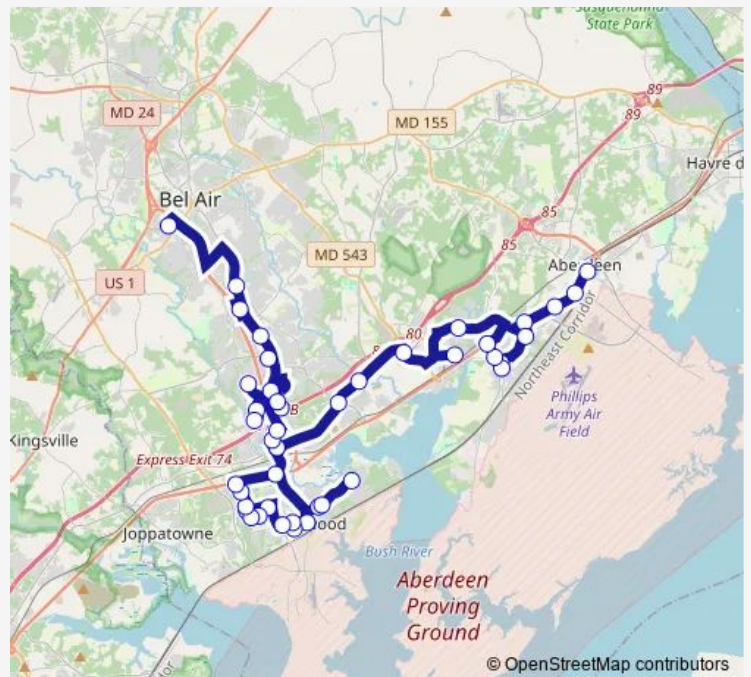

Stella May Contracting (1512 Edgewood Rd)

Lakeside Business Park (Edgewood Rd & Lakeside Blvd)

Macy's Warehouse (Employee Entrance)

Sam's Deli (2108 Pulaski Hwy/US 40)

Walgreens (Pulaski Hwy/US 40 & Paul Martin Dr)

Aldi (1312 Business Center Way)

Popeyes (1011 Woodbridge Center Way)

Woodbridge Center Way & Swallow Crest Dr

Woodbridge Center Way & Rainbow Way

Route schedule

Harford Mall (near Greene Turtle - 696 Bel Air Rd) —
Aberdeen Train Station (Pulaski Hwy/US 40)

Monday	05:20-19:30
Tuesday	05:20-19:30
Wednesday	05:20-19:30
Thursday	05:20-19:30
Friday	05:20-19:30
Saturday	—
Sunday	—

Route info

Direction: Harford Mall (near Greene Turtle - 696 Bel Air Rd)

Stops: 48

Trip Duration: 1 hour 49 min

2 / Blue — Joppatowne - Bel Air

Harford Square Swim Club (1493 Harford Square Dr)

Harford Square Dr & F Ct/D Ct

Windsor Valley (525 Meadowood Dr)

Meadowood Dr & Hanson Rd

Kohl's (SB on RT 24 prior to Trimble Rd)