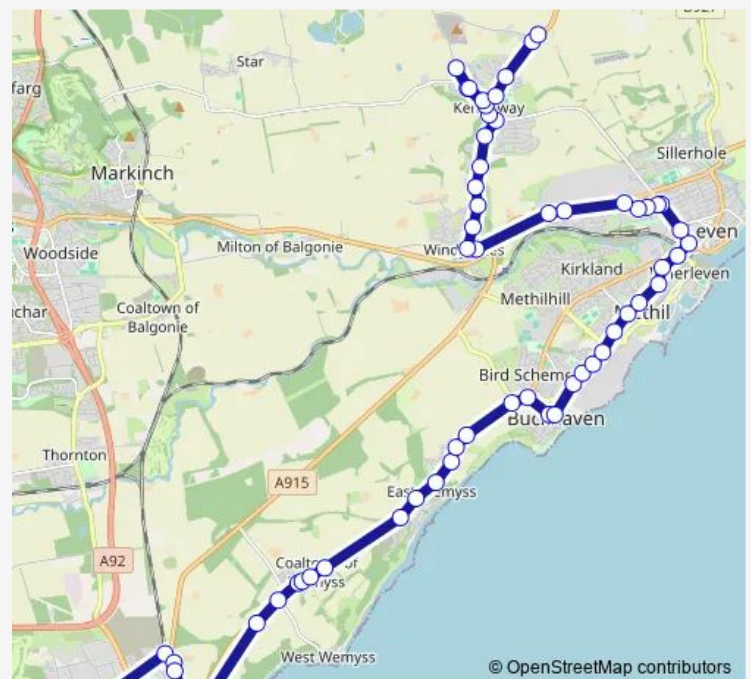

Diageo

Graham Avenue

Graham Crescent

Route schedule

Bus Turning Circle — St Andrews High School

Monday 07:42

Tuesday 07:42

Wednesday 07:42

Thursday 07:42

Friday 07:42

Saturday —

Sunday —

Route info

Direction: Bus Turning Circle

Stops: 57

Trip Duration: 0 hour 53 min

Bayview Bar

Barrie Street

Memorial Park

Swan Brae

Wellesley Inn

Randolph Wemyss Hospital

Sandwell Street

College Street

Friday 13:00

Saturday —

Sunday —

Route info

Direction: St Andrews High School

Stops: 63

Trip Duration: 1 hour 10 min

College Street