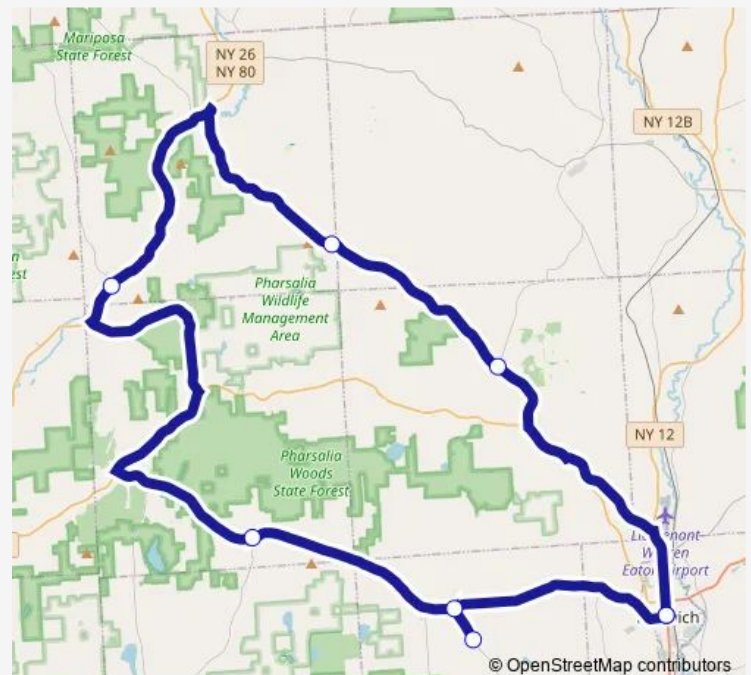

Monday	15:38
--------	-------

Tuesday	15:38
---------	-------

Wednesday	15:38
-----------	-------

Thursday	15:38
----------	-------

Friday	15:38
--------	-------

Saturday	—
----------	---

Sunday	—
--------	---

Route info

Direction: West Park

Stops: 8

Trip Duration: 1 hour 9 min

■ Sof — South Otselic Fixed Route

Direction

West Park — West Park

8 stops

[Open route schedule](#)

West Park

Plymouth

Beaver Meadows

South Otselic Store

East Pharsalia Post Office

Preston Four Corners

Preston Manor

West Park

Route schedule

West Park — West Park

Monday	07:00-14:24
Tuesday	07:00-14:24
Wednesday	07:00-14:24
Thursday	07:00-14:24
Friday	07:00-14:24
Saturday	—
Sunday	—

Route info

Direction: West Park

Stops: 8