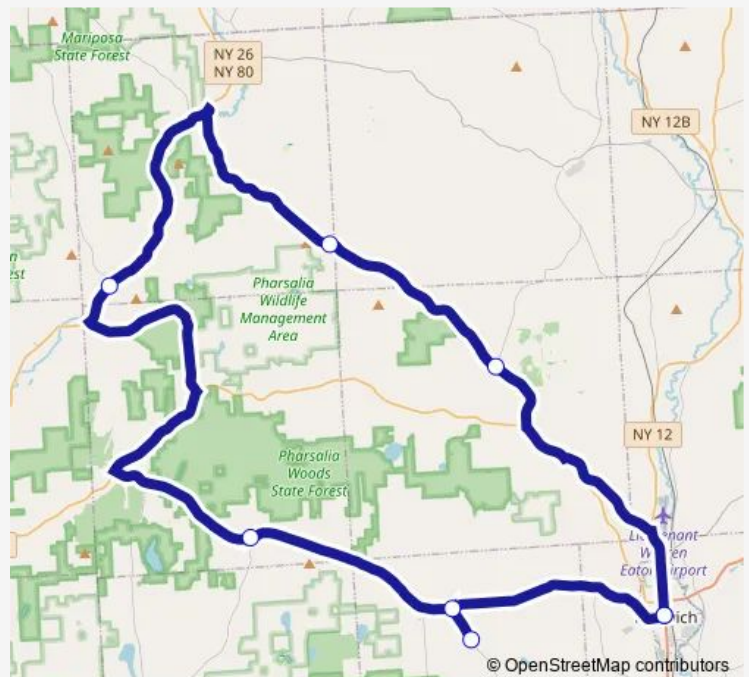

Preston Four Corners

East Pharsalia Post Office

South Otselic Store

Beaver Meadows

Plymouth

West Park

Route schedule

West Park — West Park

Monday 15:38

Tuesday 15:38

Wednesday 15:38

Thursday 15:38

Friday 15:38

Saturday —

Sunday —

Route info

Direction: West Park

Stops: 8

Trip Duration: 1 hour 9 min

■ SOF — South Otselic Fixed Route

Direction

West Park — West Park

8 stops

[Open route schedule](#)

Route schedule

West Park — West Park

Monday	07:00-14:24
Tuesday	07:00-14:24
Wednesday	07:00-14:24
Thursday	07:00-14:24
Friday	07:00-14:24
Saturday	—
Sunday	—

Route info

Direction: West Park

Stops: 8

Trip Duration: 1 hour 9 min